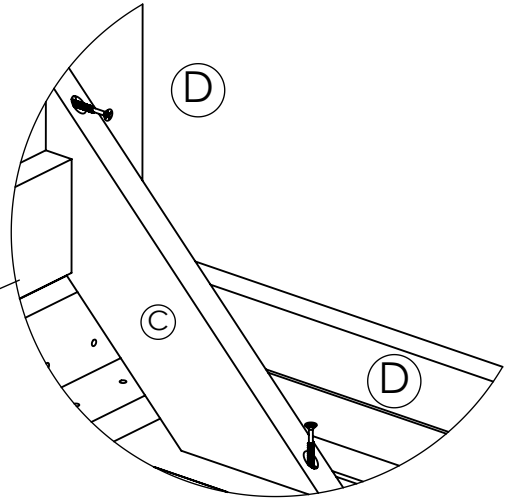

Generation Line

BY C.R. PLASTIC PRODUCTS INC

B02

Generation Line

BY C.R. PLASTIC PRODUCTS INC

B02

(A) x1

(B) x2

(C) x4

#2

1 1/2" SCREW

(D) x18

800.490.1283

crpproducts.com

FAX 519.271.8544

- 1** (A) x1
(B) x2
(D) x10

- 2** (C) x4
(D) x8

Generation Line

BY C.R. PLASTIC PRODUCTS INC

B02