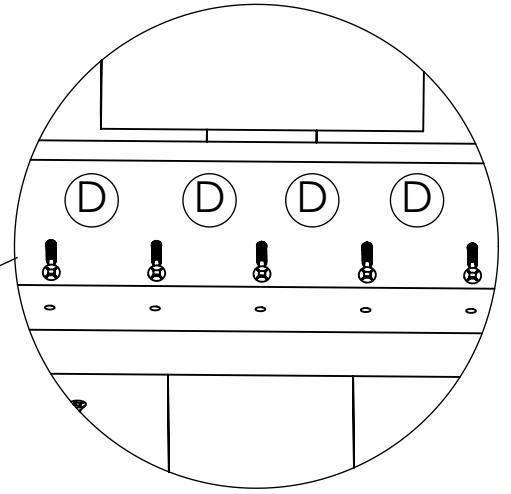

Generation Line

BY C.R. PLASTIC PRODUCTS INC

B02

Generation Line

BY C.R. PLASTIC PRODUCTS INC

B02

(A) x1

(B) x2

(C) x4

#2

1 1/2" SCREW

(D) x18

800.490.1283

crpproducts.com

FAX 519.271.8544

- 1** (A) x1
(B) x2
(D) x10

- 2** (C) x4
(D) x8

Generation Line

BY C.R. PLASTIC PRODUCTS INC

B02