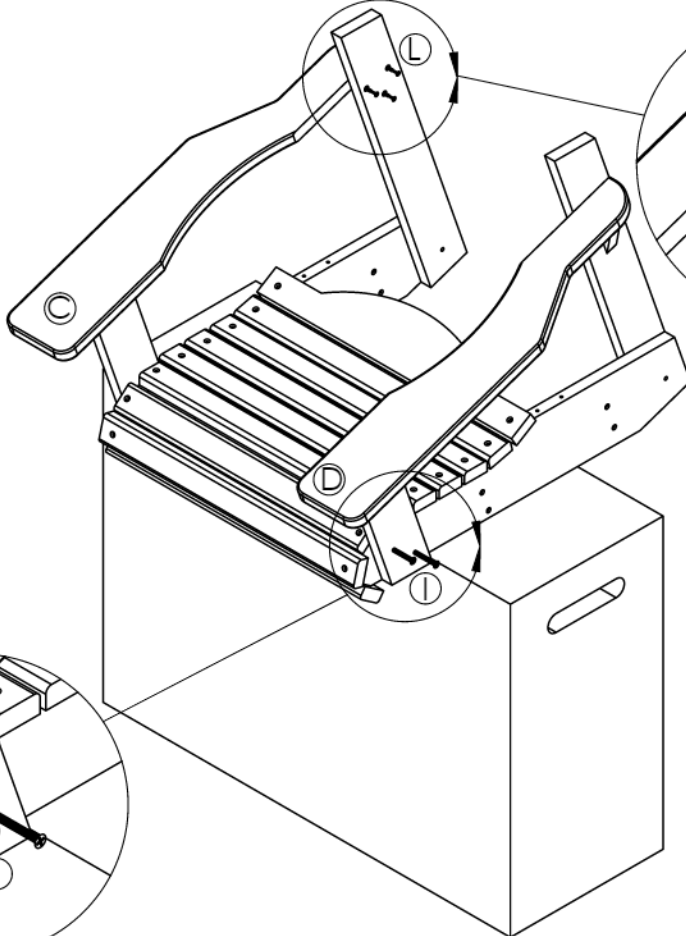

# Generation Line

BY C.R. PLASTIC PRODUCTS INC

C02

800.490.1283

FAX 519.271.8544

crpproducts.com

- 1**
- ⒶX1
  - ⒺX1
  - ⒼX1
  - ⓁX2
  - ⓂX2

- 2**
- ⒸX1
  - ⒹX1
  - ⓁX6
  - ⓁX4
  - ⓂX4