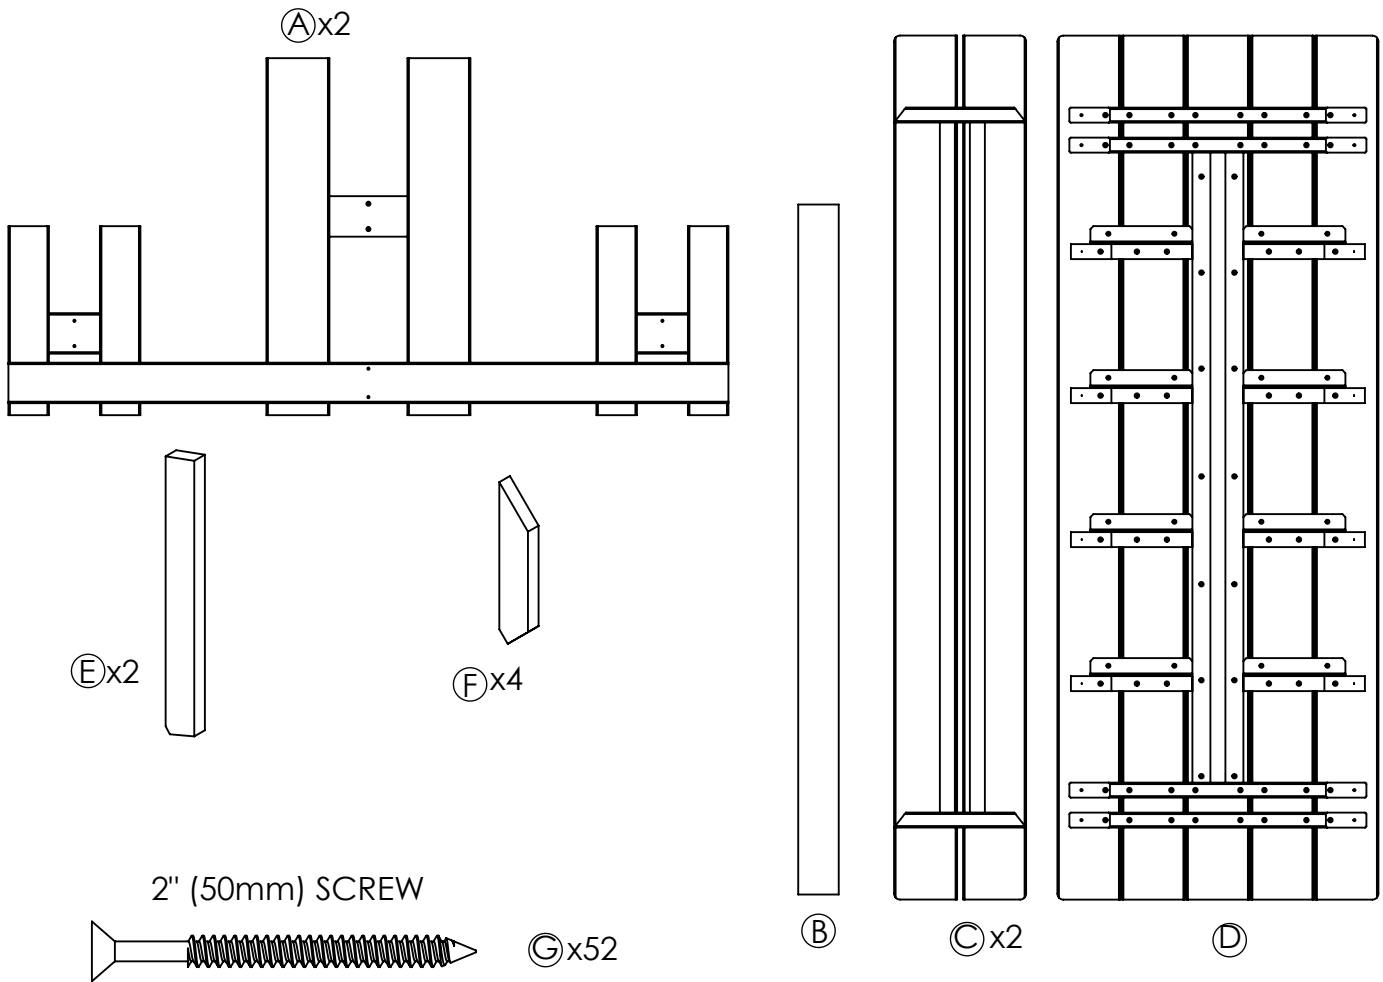

Generation Line

BY C.R. PLASTIC PRODUCTS INC

T52

Generation Line

BY C.R. PLASTICS PRODUCTS INC

T52

#2

800.490.1283

4

⊕x4
⊚x12