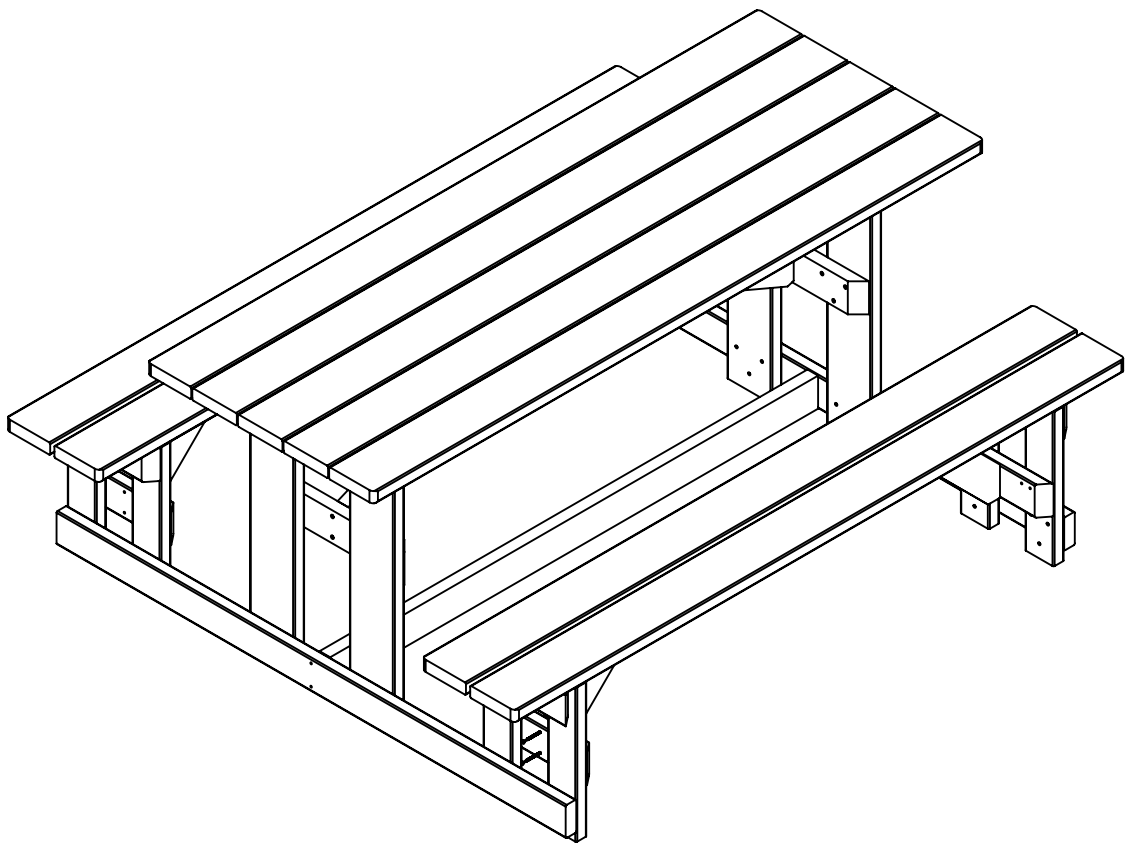

Generation Line

BY C.R. PLASTIC PRODUCTS INC

T52

Generation Line

BY C.R. PLASTICS PRODUCTS INC

T52

#2

800.490.1283

4

⊕x4
⊚x12