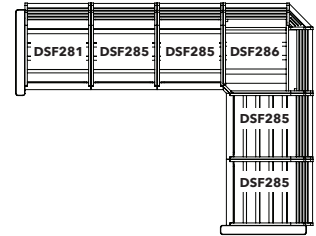

TOFINO COLLECTION

- 1 x **DSF281** Arm Chair
- 4 x **DSF285** Modular Expansion
- 1 x **DSF286** Sectional Corner Piece