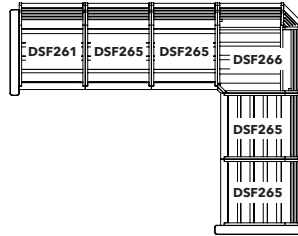

STRATFORD COLLECTION

- 1 x **DSF261** Arm Chair
- 4 x **DSF265** Modular Expansion
- 1 x **DSF266** Sectional Corner Piece