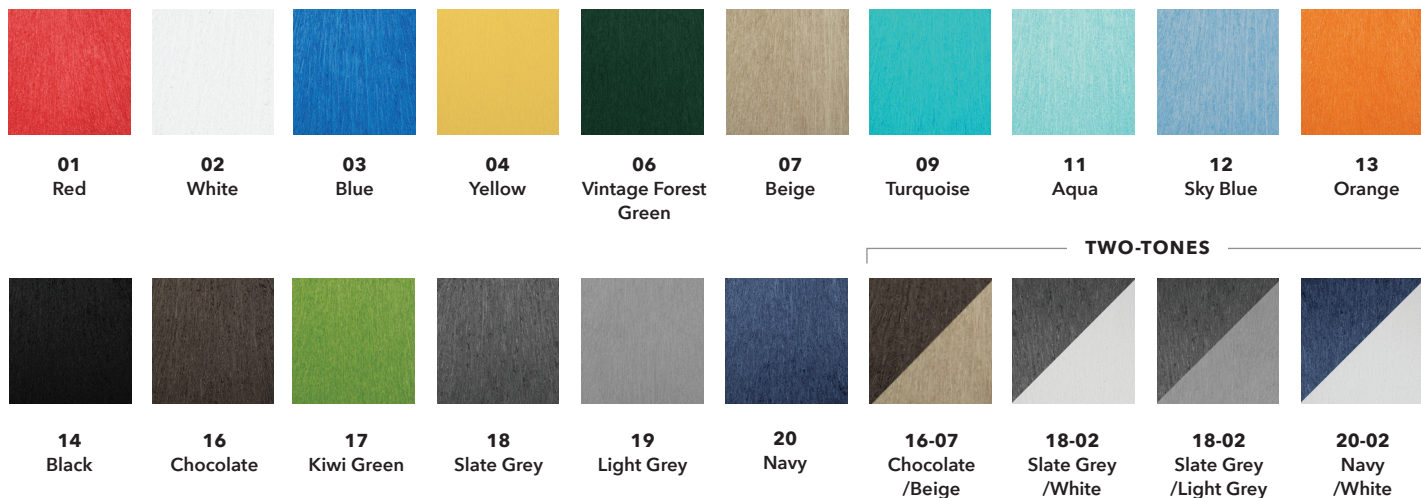

Canvas Navy

Bliss Dew

DESIGNER FRAME COLOURS

HEADREST & THROW PILLOW FABRICS (A20, TP12, TP17)

DEEP SEATING FABRICS (DSC21, DSC03, DSC24*, DSC05)

56079-0000
Milano Char

56075-0000
Peyton Granite

5403-0000
Canvas Jockey Red

5439-0000
Canvas Navy

40428-0000
Cast Ash

40433-0000
Cast Silver

40599-0002
Direction Dew

48094-0000
Cast Breeze

48135-0014
Bliss Dew

48135-0002
Bliss Sand

48135-0003
Bliss Smoke