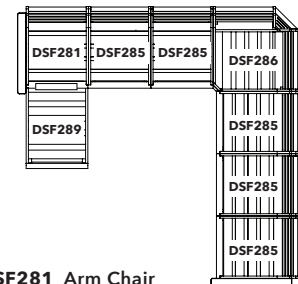

TOFINO COLLECTION

- 1 x **DSF281** Arm Chair
- 5 x **DSF285** Modular Expansion
- 1 x **DSF286** Sectional Corner Piece
- 1 x **DSF289** Chaise Extension