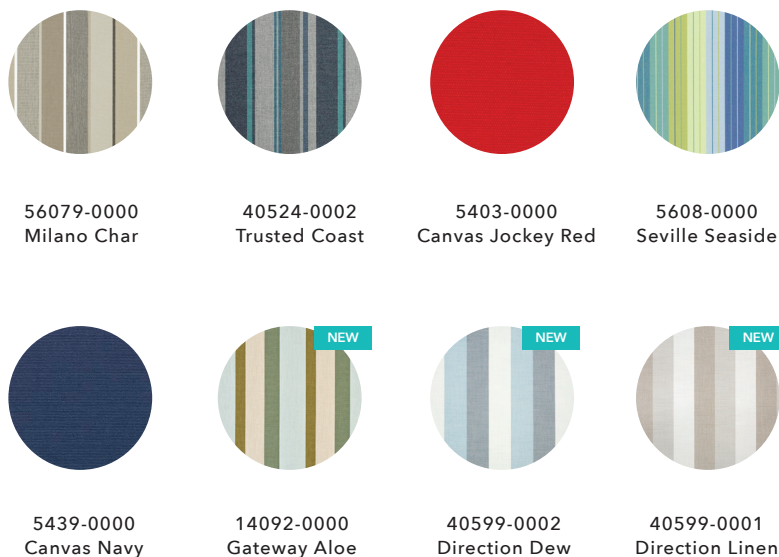

Canvas Navy

Bliss Dew

DESIGNER FRAME COLOURS

HEADREST & THROW PILLOW FABRICS (A20, TP12, TP17)

DEEP SEATING FABRICS (DSC21, DSC03, DSC24*, DSC05)

56079-0000
Milano Char

56075-0000
Peyton Granite

5403-0000
Canvas Jockey Red

5439-0000
Canvas Navy

40428-0000
Cast Ash

40433-0000
Cast Silver

40599-0002
Direction Dew

48094-0000
Cast Breeze

48135-0014
Bliss Dew

48135-0002
Bliss Sand

48135-0003
Bliss Smoke