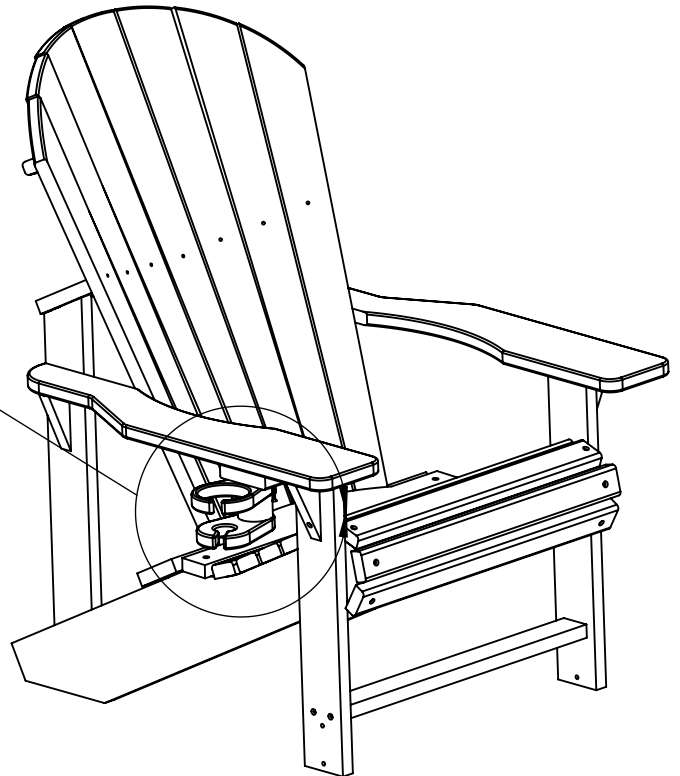

# Generation Line

BY C.R. PLASTIC PRODUCTS INC

A01

CUP/WINE HOLDER

CUP

WINE

**COMPATIBLE WITH:** C01, C03, C04, C08, C13, C14, C12, C22, C24, B01, B06, B05, C30, B32, L38, DSF161, DSF162, DSF163

#2