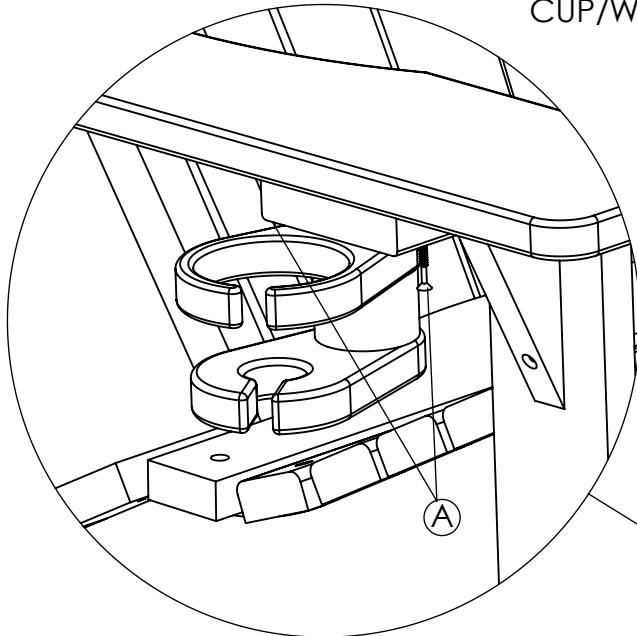

# Generation Line

BY C.R. PLASTIC PRODUCTS INC

A01

CUP/WINE HOLDER

CUP

WINE

**COMPATIBLE WITH:** C01, C03, C04, C08, C13, C14, C12, C22, C24, B01, B06, B05, C30, B32, L38, DSF161, DSF162, DSF163

#2