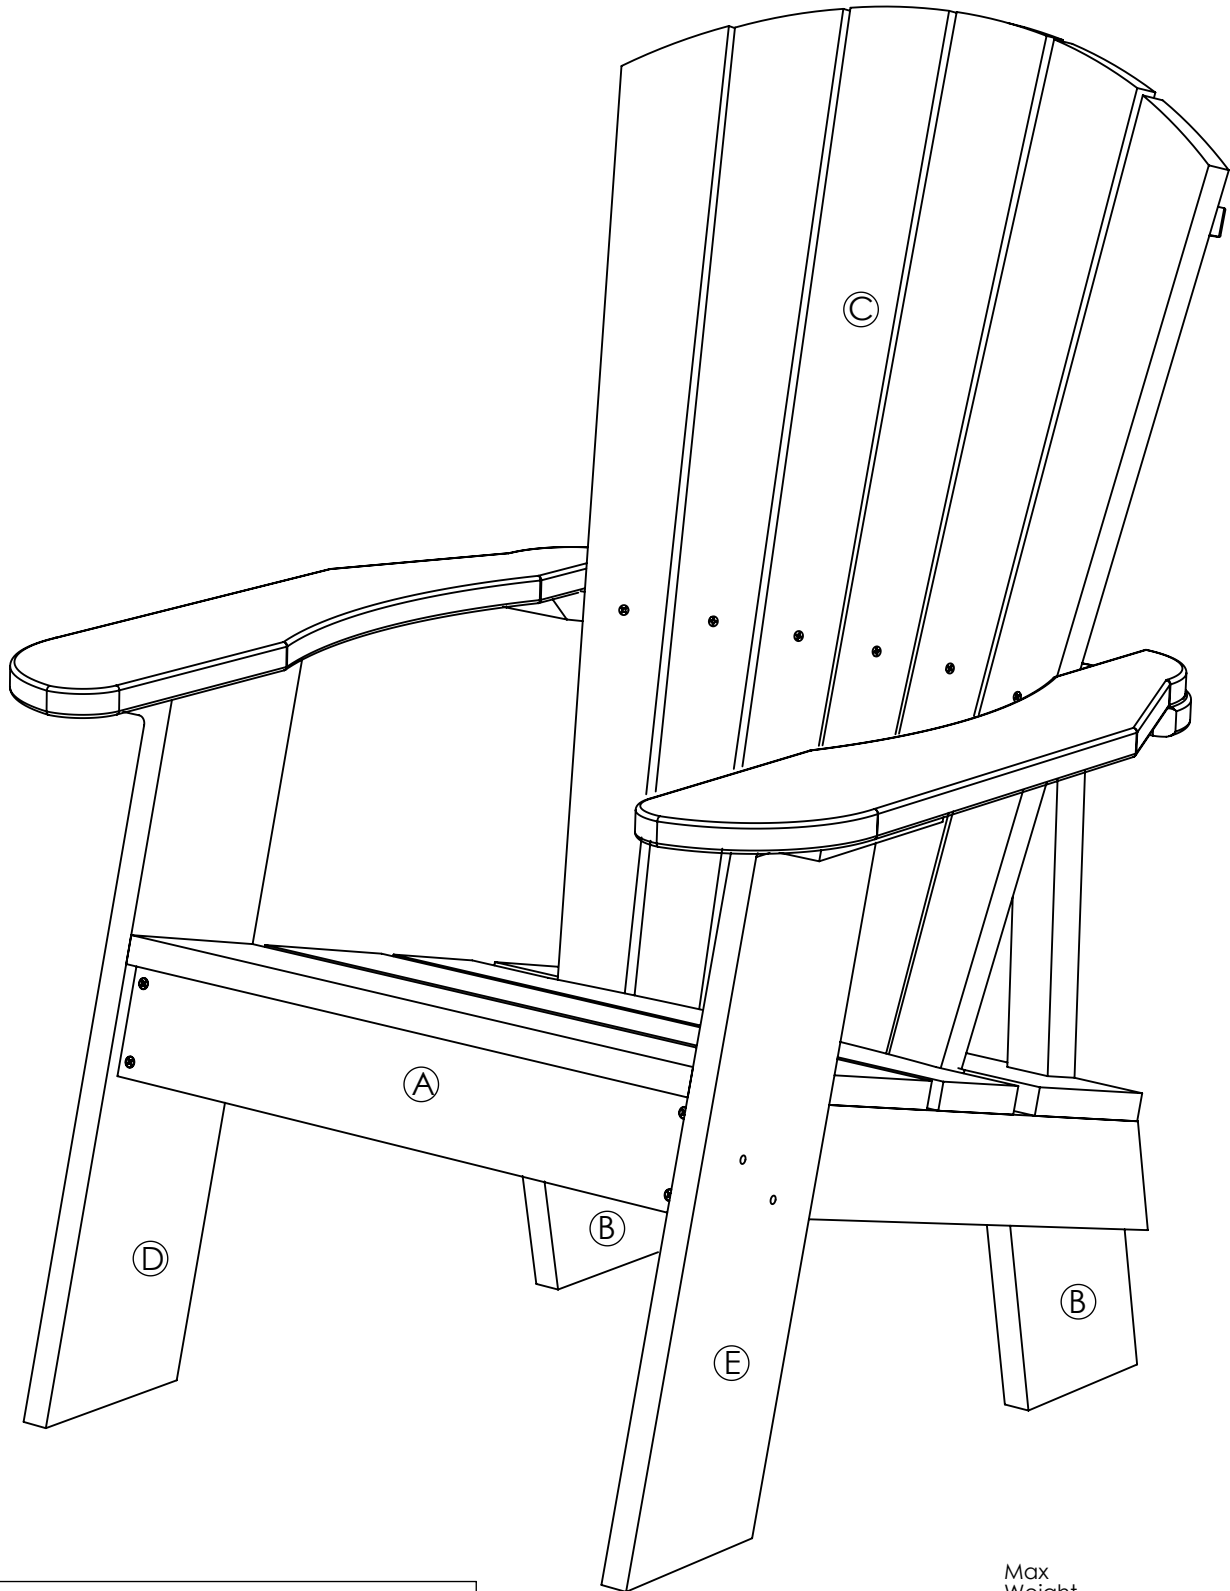

Original Adirondack Chair

Max
Weight
Capacity lbs (kg): 500lbs (227 kg)
Poids
Maximal lb (kg): 500 lb (227 kg)

! PLEASE DO NOT OVER TIGHTEN SCREWS
 VEUILLEZ NE PAS SERRER LES VIS TROP FERMEMENT

1 1/2" / 38mm