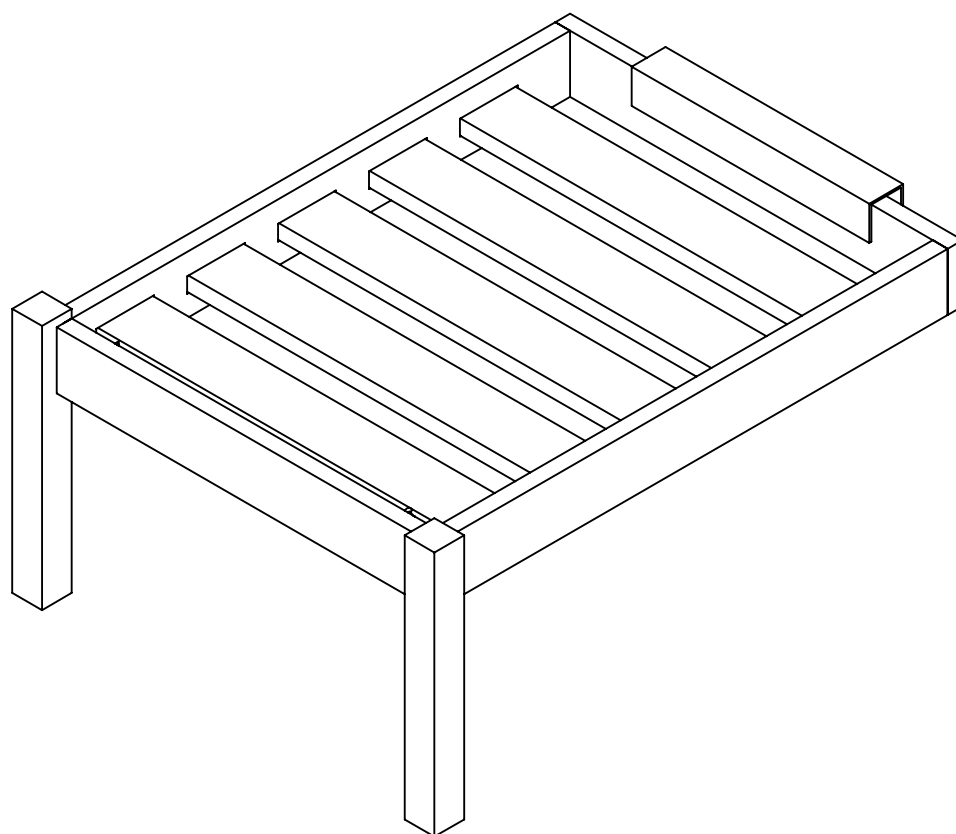

C.R. PLASTIC PRODUCTS

TOFINO DEEP SEATING COLLECTION

DSF249

C.R. PLASTIC PRODUCTS

DSF249

Ⓐ

Ⓑ 2x

2" Screw