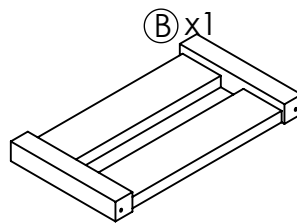

Bay Breeze
Coastal Collection

DST 168

#2

2" / 51mm

Ⓔ x4

2 1/2" / 63mm

Ⓓ x8

800.490.1283