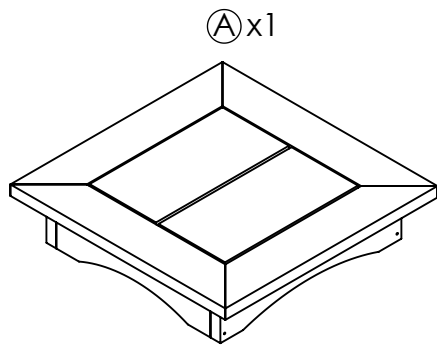

Bay Breeze
Coastal Collection

DST 168

#2

2" / 51mm

Ⓔ x4

2 1/2" / 63mm

Ⓓ x8

800.490.1283