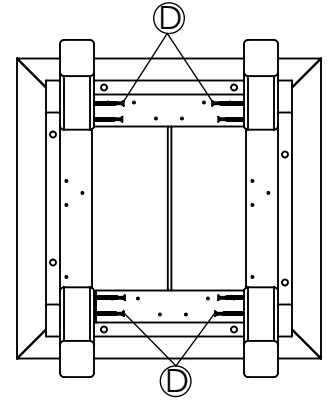

1
A x1
C x4
D x8