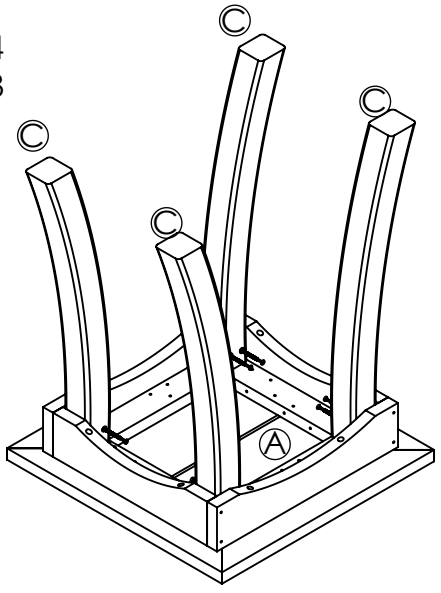

Bay Breeze
Coastal Collection

DST 168

#2

2" / 51mm

Ⓔ x4

2 1/2" / 63mm

Ⓓ x8

800.490.1283

FAX 519.271.8544

crpproducts.com

1
A x1
C x4
D x8

2
B x1
E x4