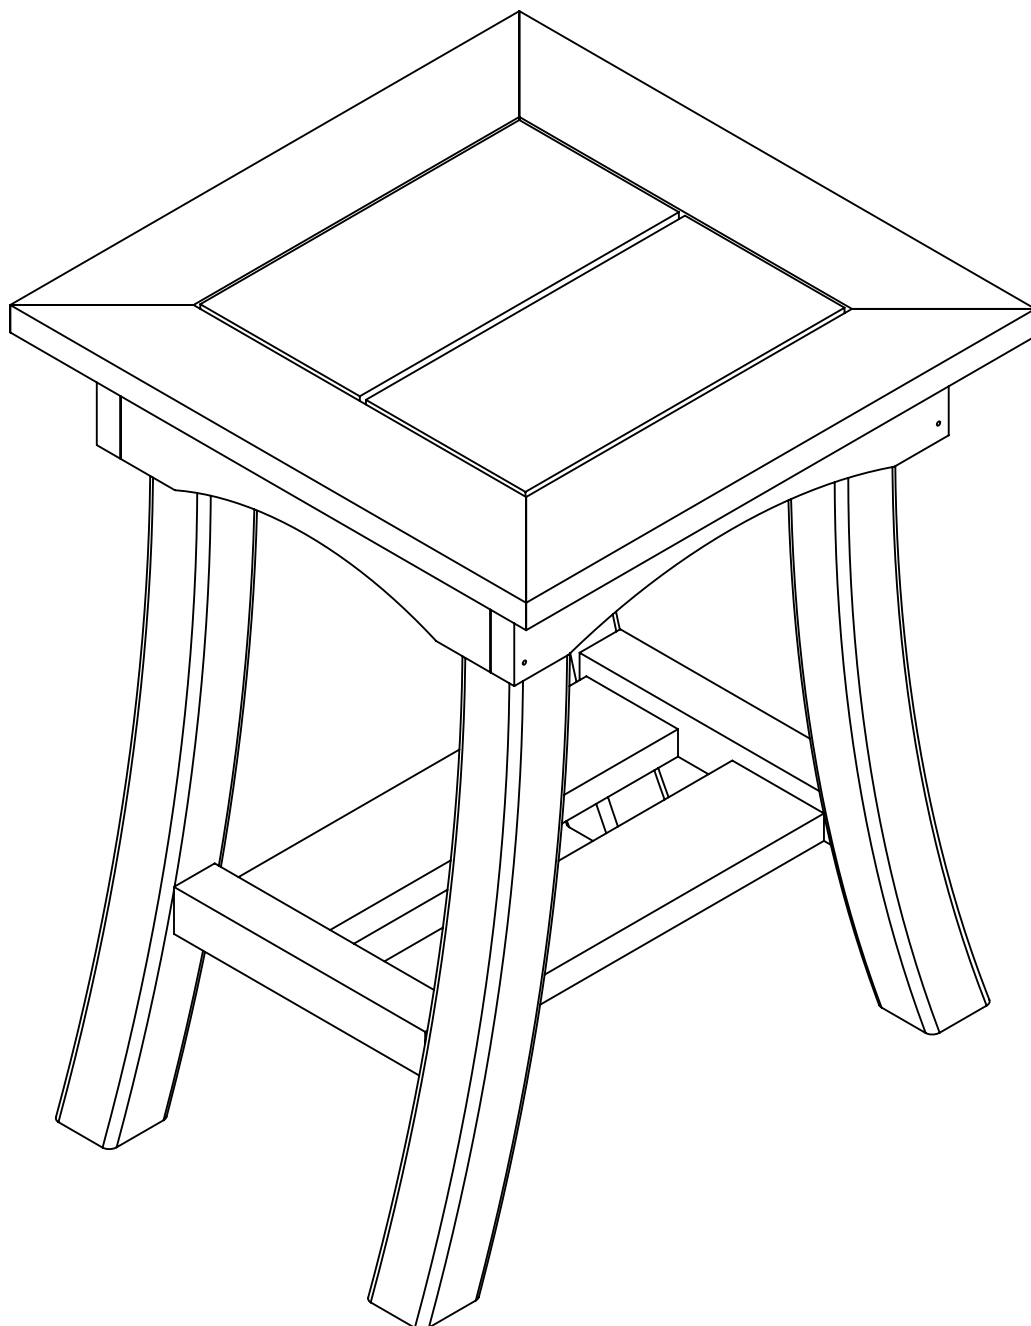

Bay Breeze
Coastal Collection

DST 168

#2

2" / 51mm

Ⓔ x4

2 1/2" / 63mm

Ⓓ x8

800.490.1283