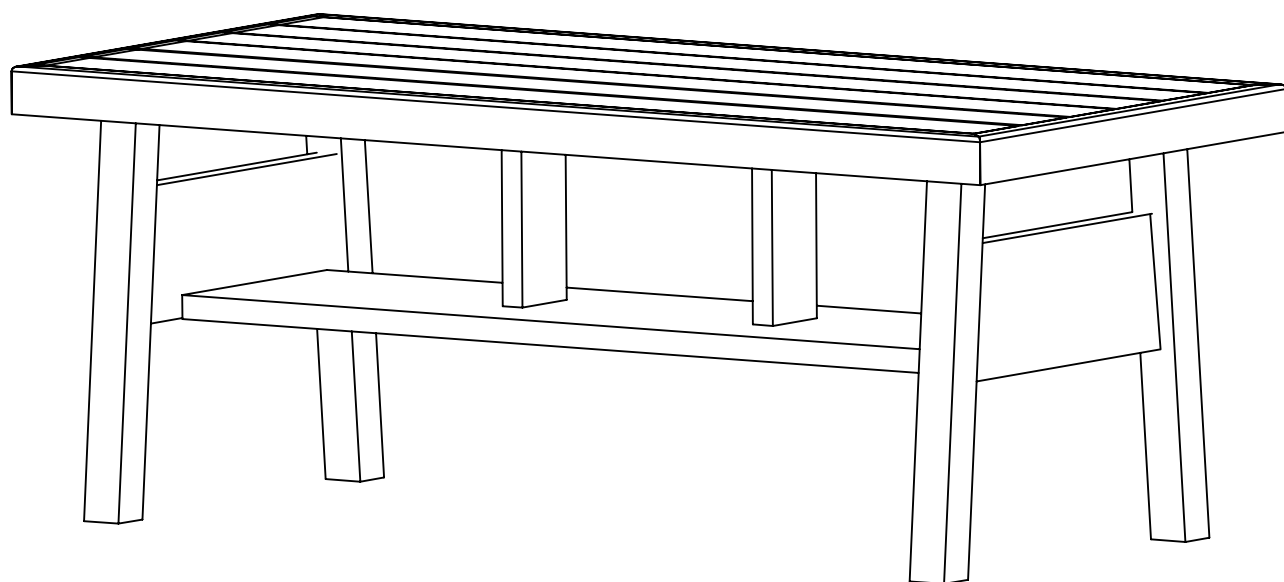

**C.R. PLASTIC PRODUCTS**

TOFINO DEEP SEATING COLLECTION

DST247

## DST 247

Ⓐ

Ⓑ x2

Ⓒ

Ⓓ

1 1/2" (38mm) SCREW

Ⓔ 28x

#2