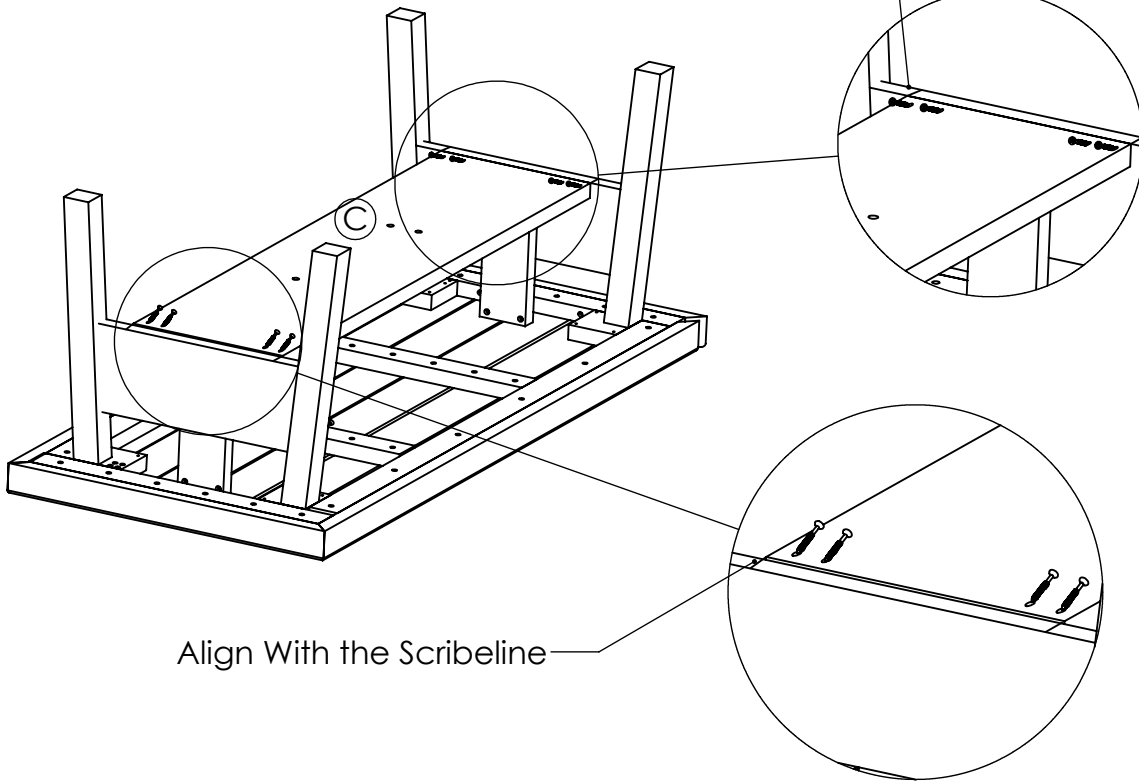

3

ⓔ 8x

Align with the Scribe Line

4

ⓔ 8x