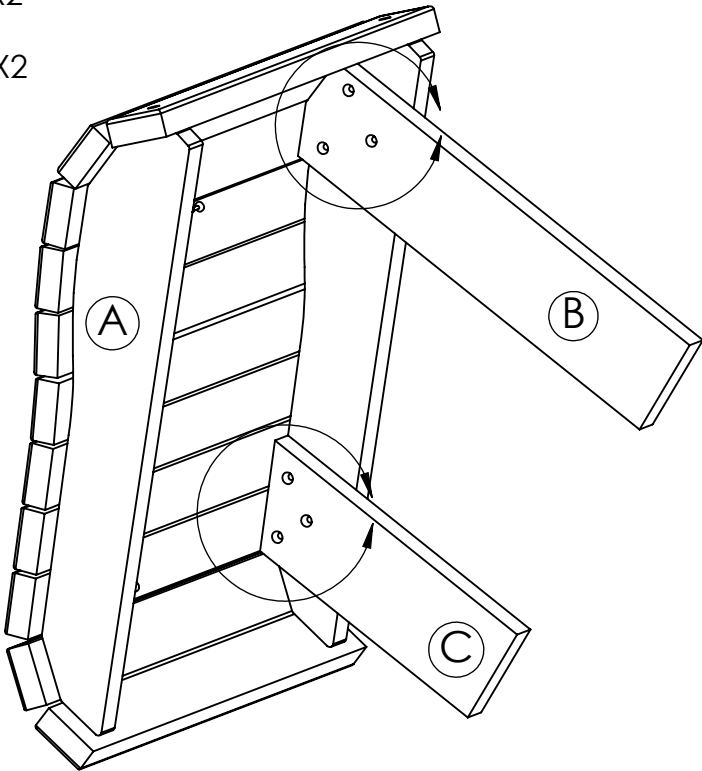

1

- (A) x1
- (B) x2
- (C) x2