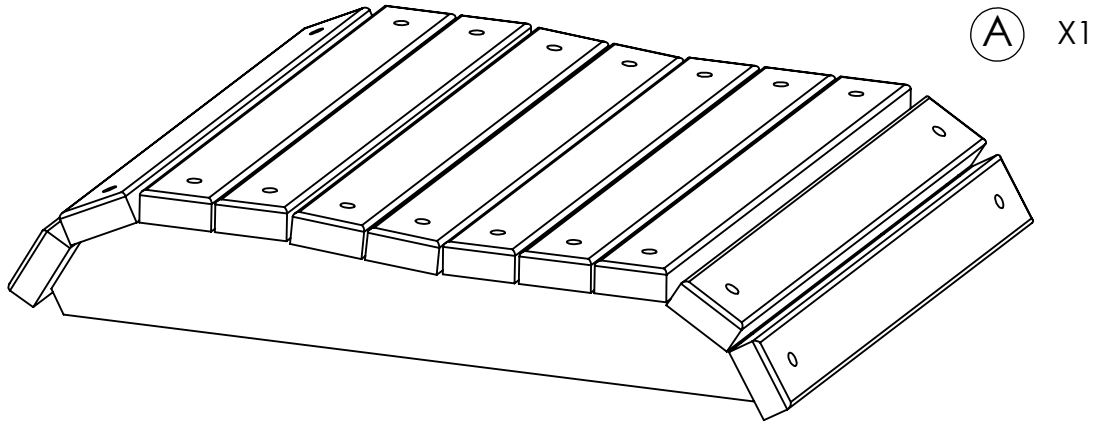

# Generation Line

BY C.R. PLASTIC PRODUCTS INC

F04

#2

1 1/2" SCREW

Ⓓ x12

800.490.1283

crpproducts.com