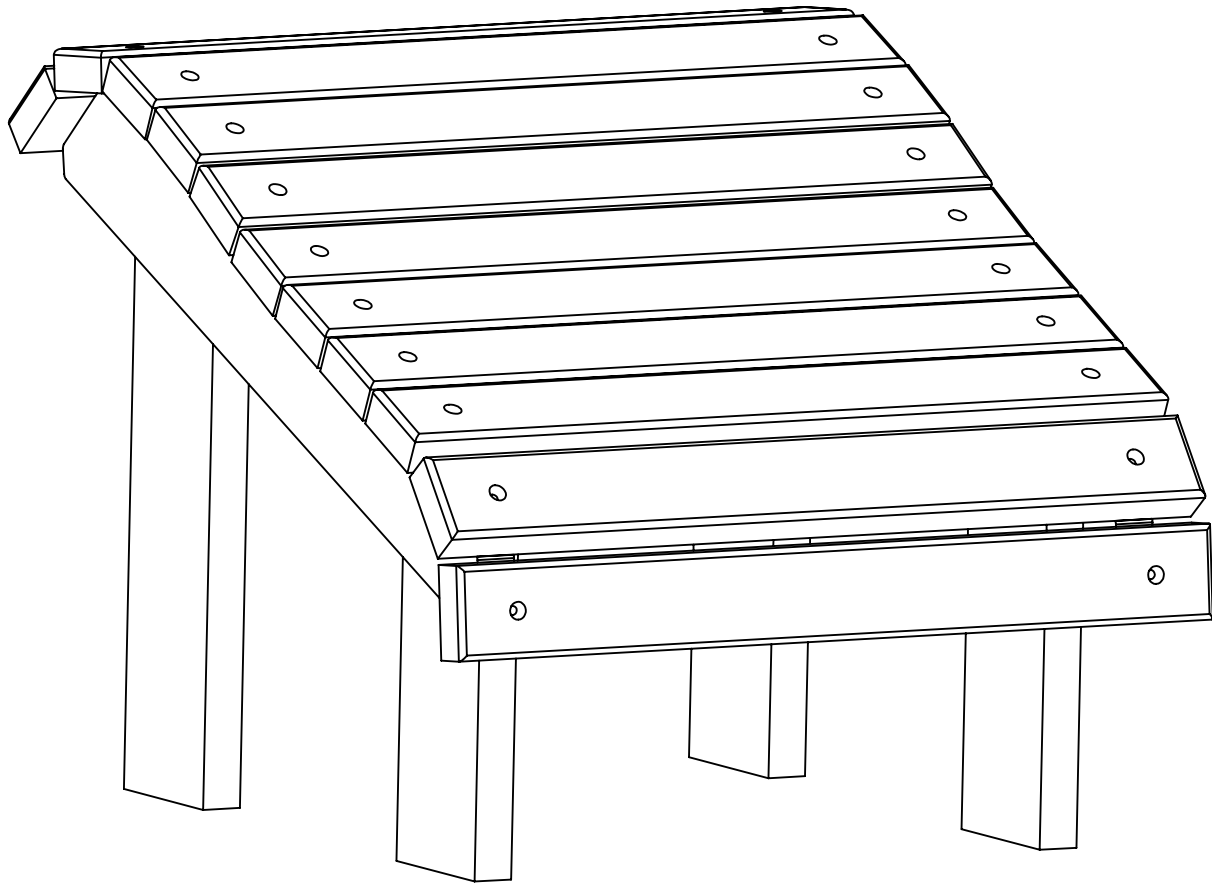

# Generation Line

BY C.R. PLASTIC PRODUCTS INC

F04

# Generation Line

BY C.R. PLASTIC PRODUCTS INC

F04

#2

1 1/2" SCREW

Ⓓ x12

800.490.1283

crpproducts.com