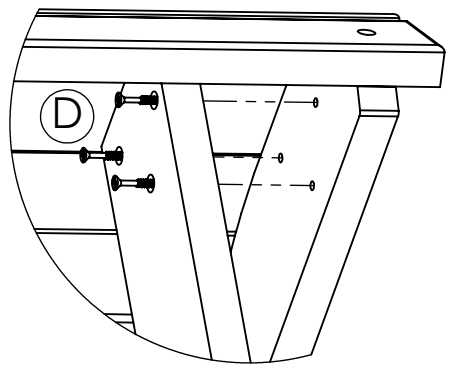

2

- (A) x1
- (B) x2
- (C) x2
- (D) x12