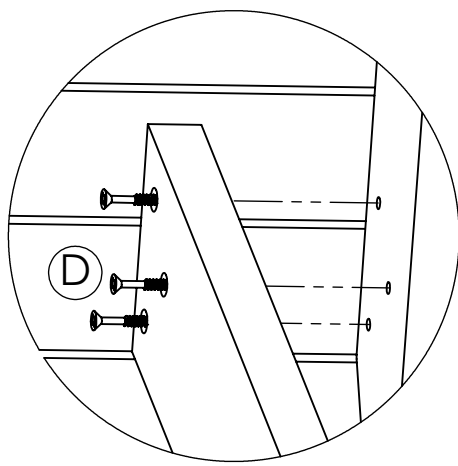

2

- (A) x1
- (B) x2
- (C) x2
- (D) x12