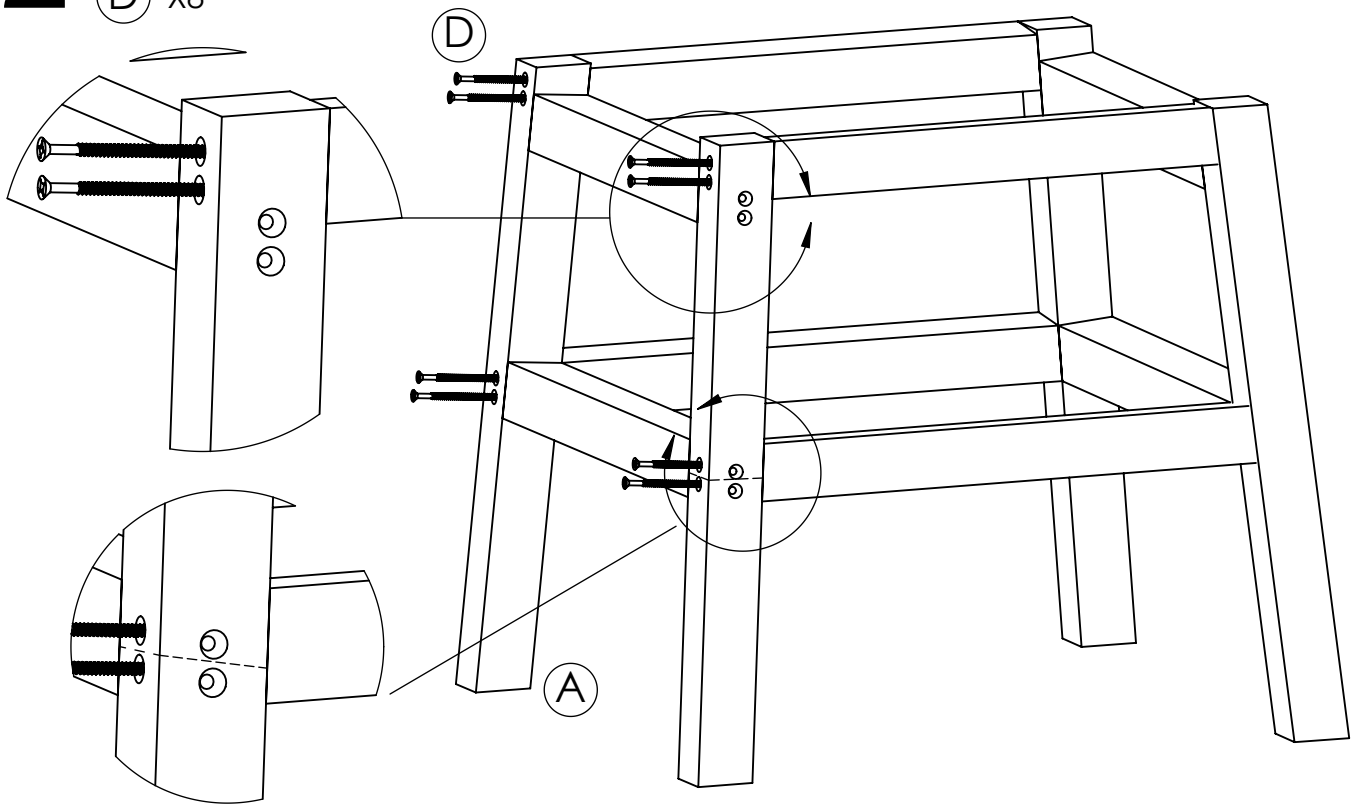

(C) X2

#2

2 1/2" SCREW

(D) X16

2" SCREW (1 FOR ATTACHING TABLE TOP)

(E) X4

800.490.1283

FAX 519.271.8544

crpproducts.com

1

(A) x1 (C) x2

(B) x2 (D) x8

2

(A) x1

(D) x8

Generation Line
BY C.R. PLASTIC PRODUCTS INC