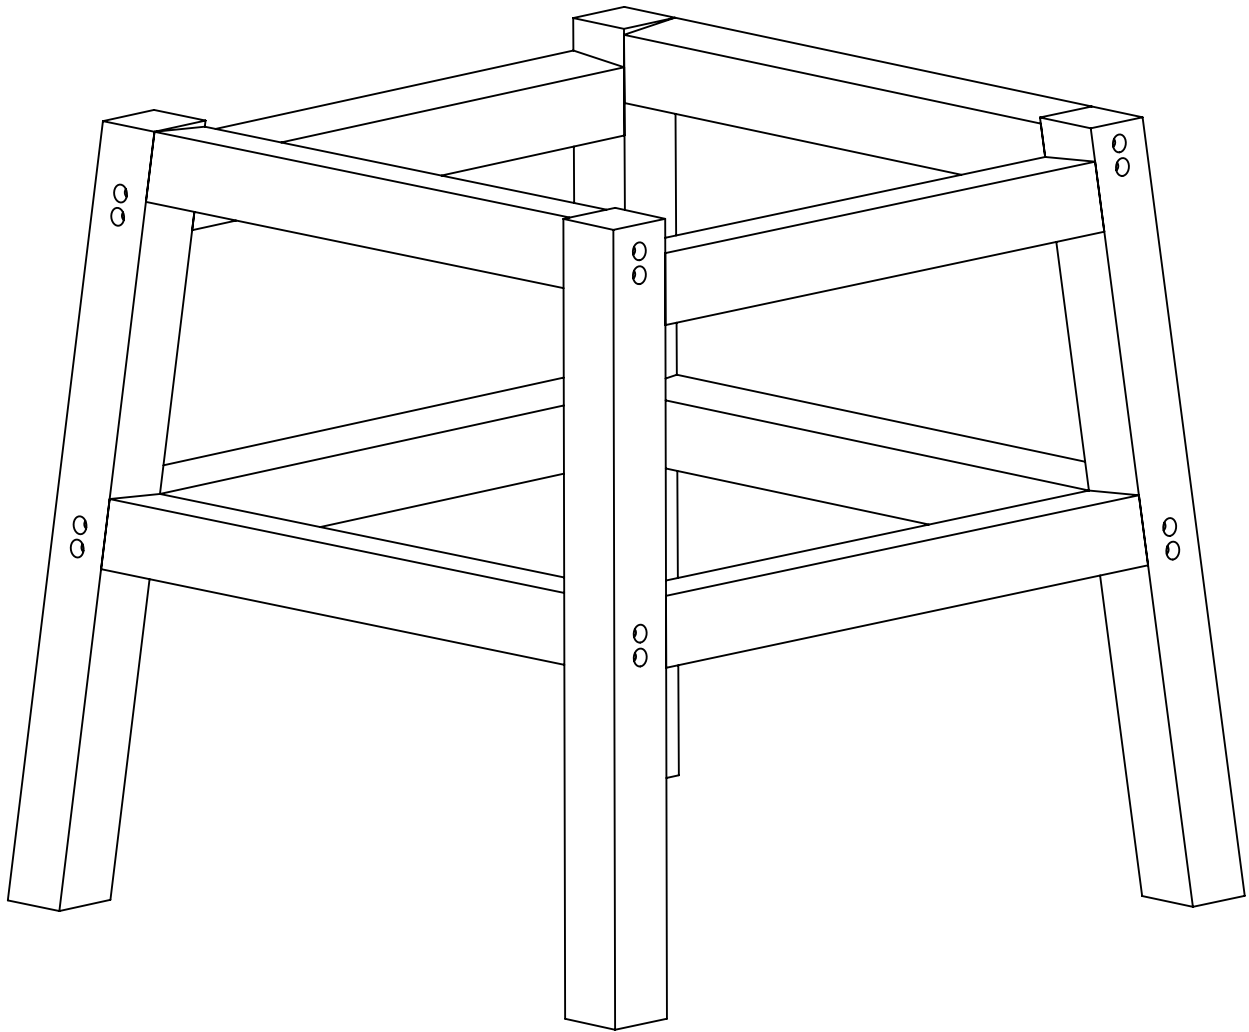

Generation Line

BY C.R. PLASTIC PRODUCTS INC

TB01

Generation Line

BY C.R. PLASTIC PRODUCTS INC

TB01

(A) X2

(B) X2

(C) X2

#2

2 1/2" SCREW

(D) X16

2" SCREW (1 FOR ATTACHING TABLE TOP)

(E) X4

800.490.1283

FAX 519.271.8544

crpproducts.com

1

(A) x1 (C) x2

(B) x2 (D) x8

2

(A) x1

(D) x8

Generation Line
BY C.R. PLASTIC PRODUCTS INC