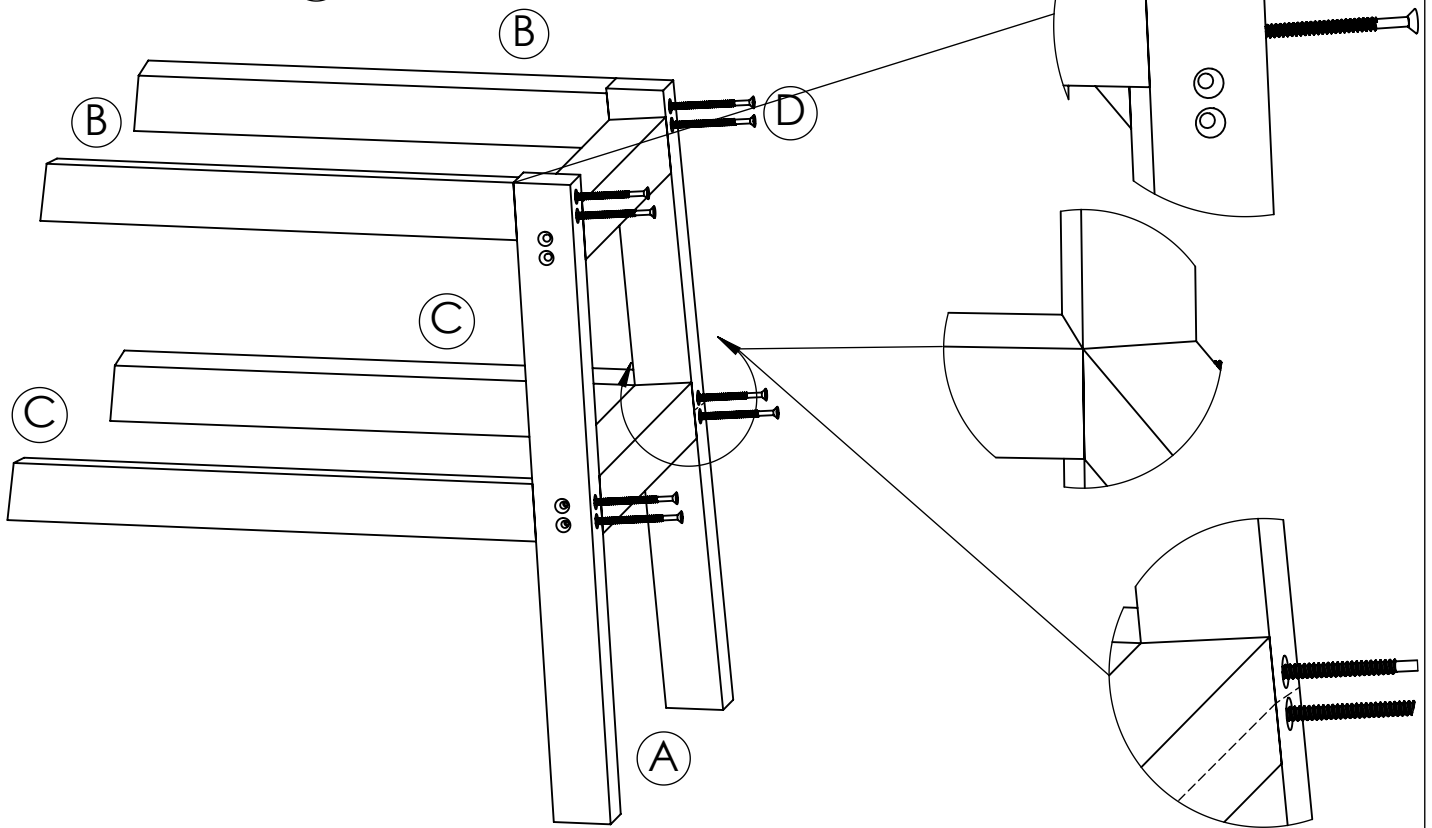

(C) X2

#2

2 1/2" SCREW

(D) X16

2" SCREW (1 FOR ATTACHING TABLE TOP)

(E) X4

800.490.1283

FAX 519.271.8544

crpproducts.com

1

(A) x1 (C) x2

(B) x2 (D) x8

2

(A) x1

(D) x8

Generation Line
BY C.R. PLASTIC PRODUCTS INC