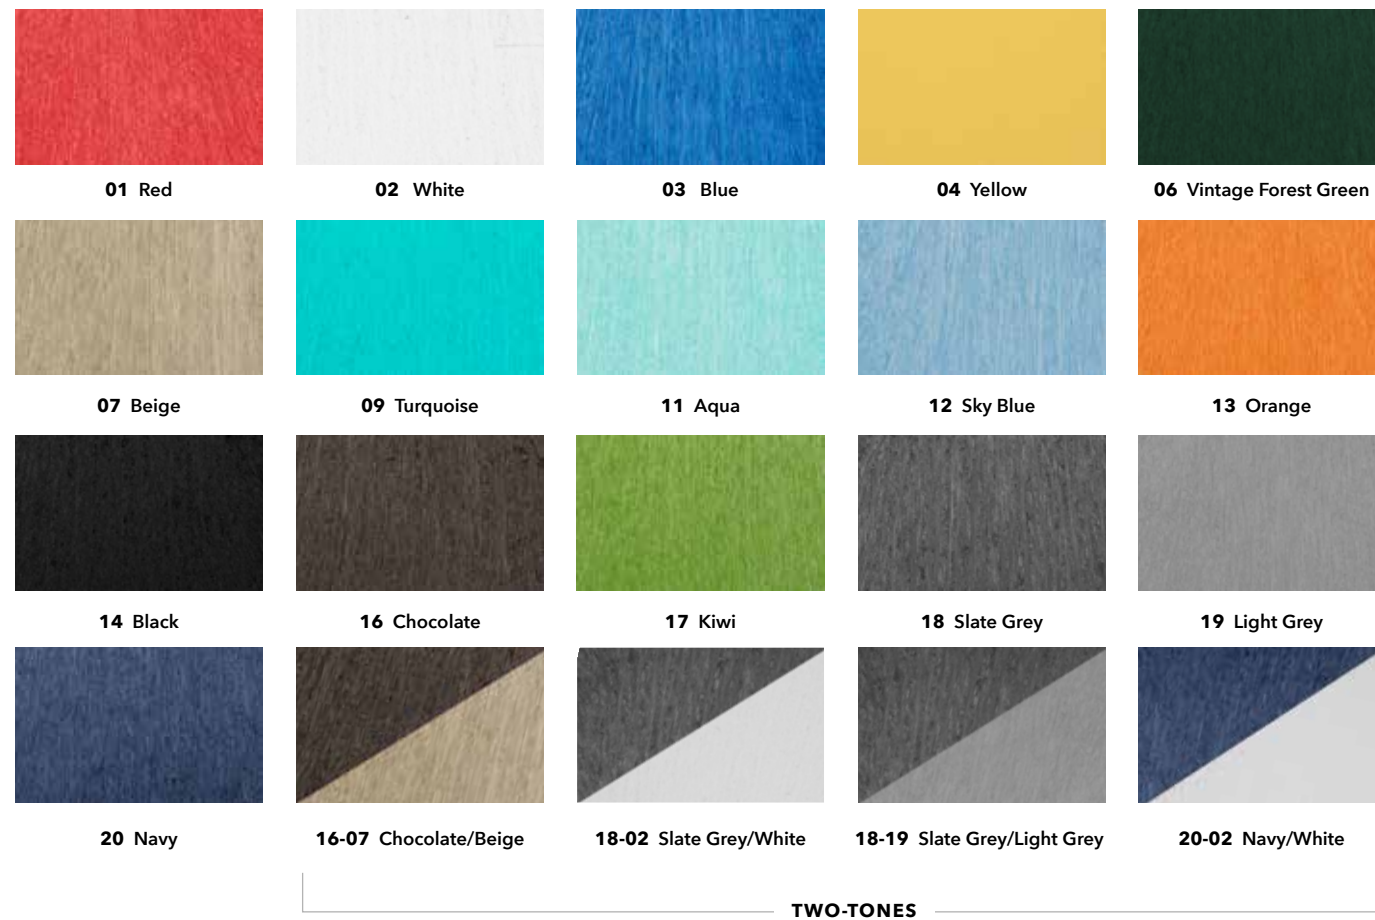

DESIGNER FRAME COLOURS

HEADREST PILLOW FABRIC (A20)

DEEP SEATING FABRICS (DSH21, DSC21, DSC03, DSC24, DSC05)

CUSHION & LOUNGE PAD FABRICS (SC20, SC21, LP02)

Made-to-order custom cushion program is available upon request; choose from the full catalogue of Sunbrella Fabrics.
 DSC24 Sectional Corner Piece must be ordered as a 'custom cushion' in Peyton Granite, Milano Char, Direction Linen, or Direction Dew.
 All product information is accurate as possible at the date of publication. Due to continuous product improvement, features, measurements, specifications and colour availability are subject to change without notice. Some photography may not be accurate to show current product design or colour availability.
 Cushion assortment is updated seasonally, please check out website for current fabrics.