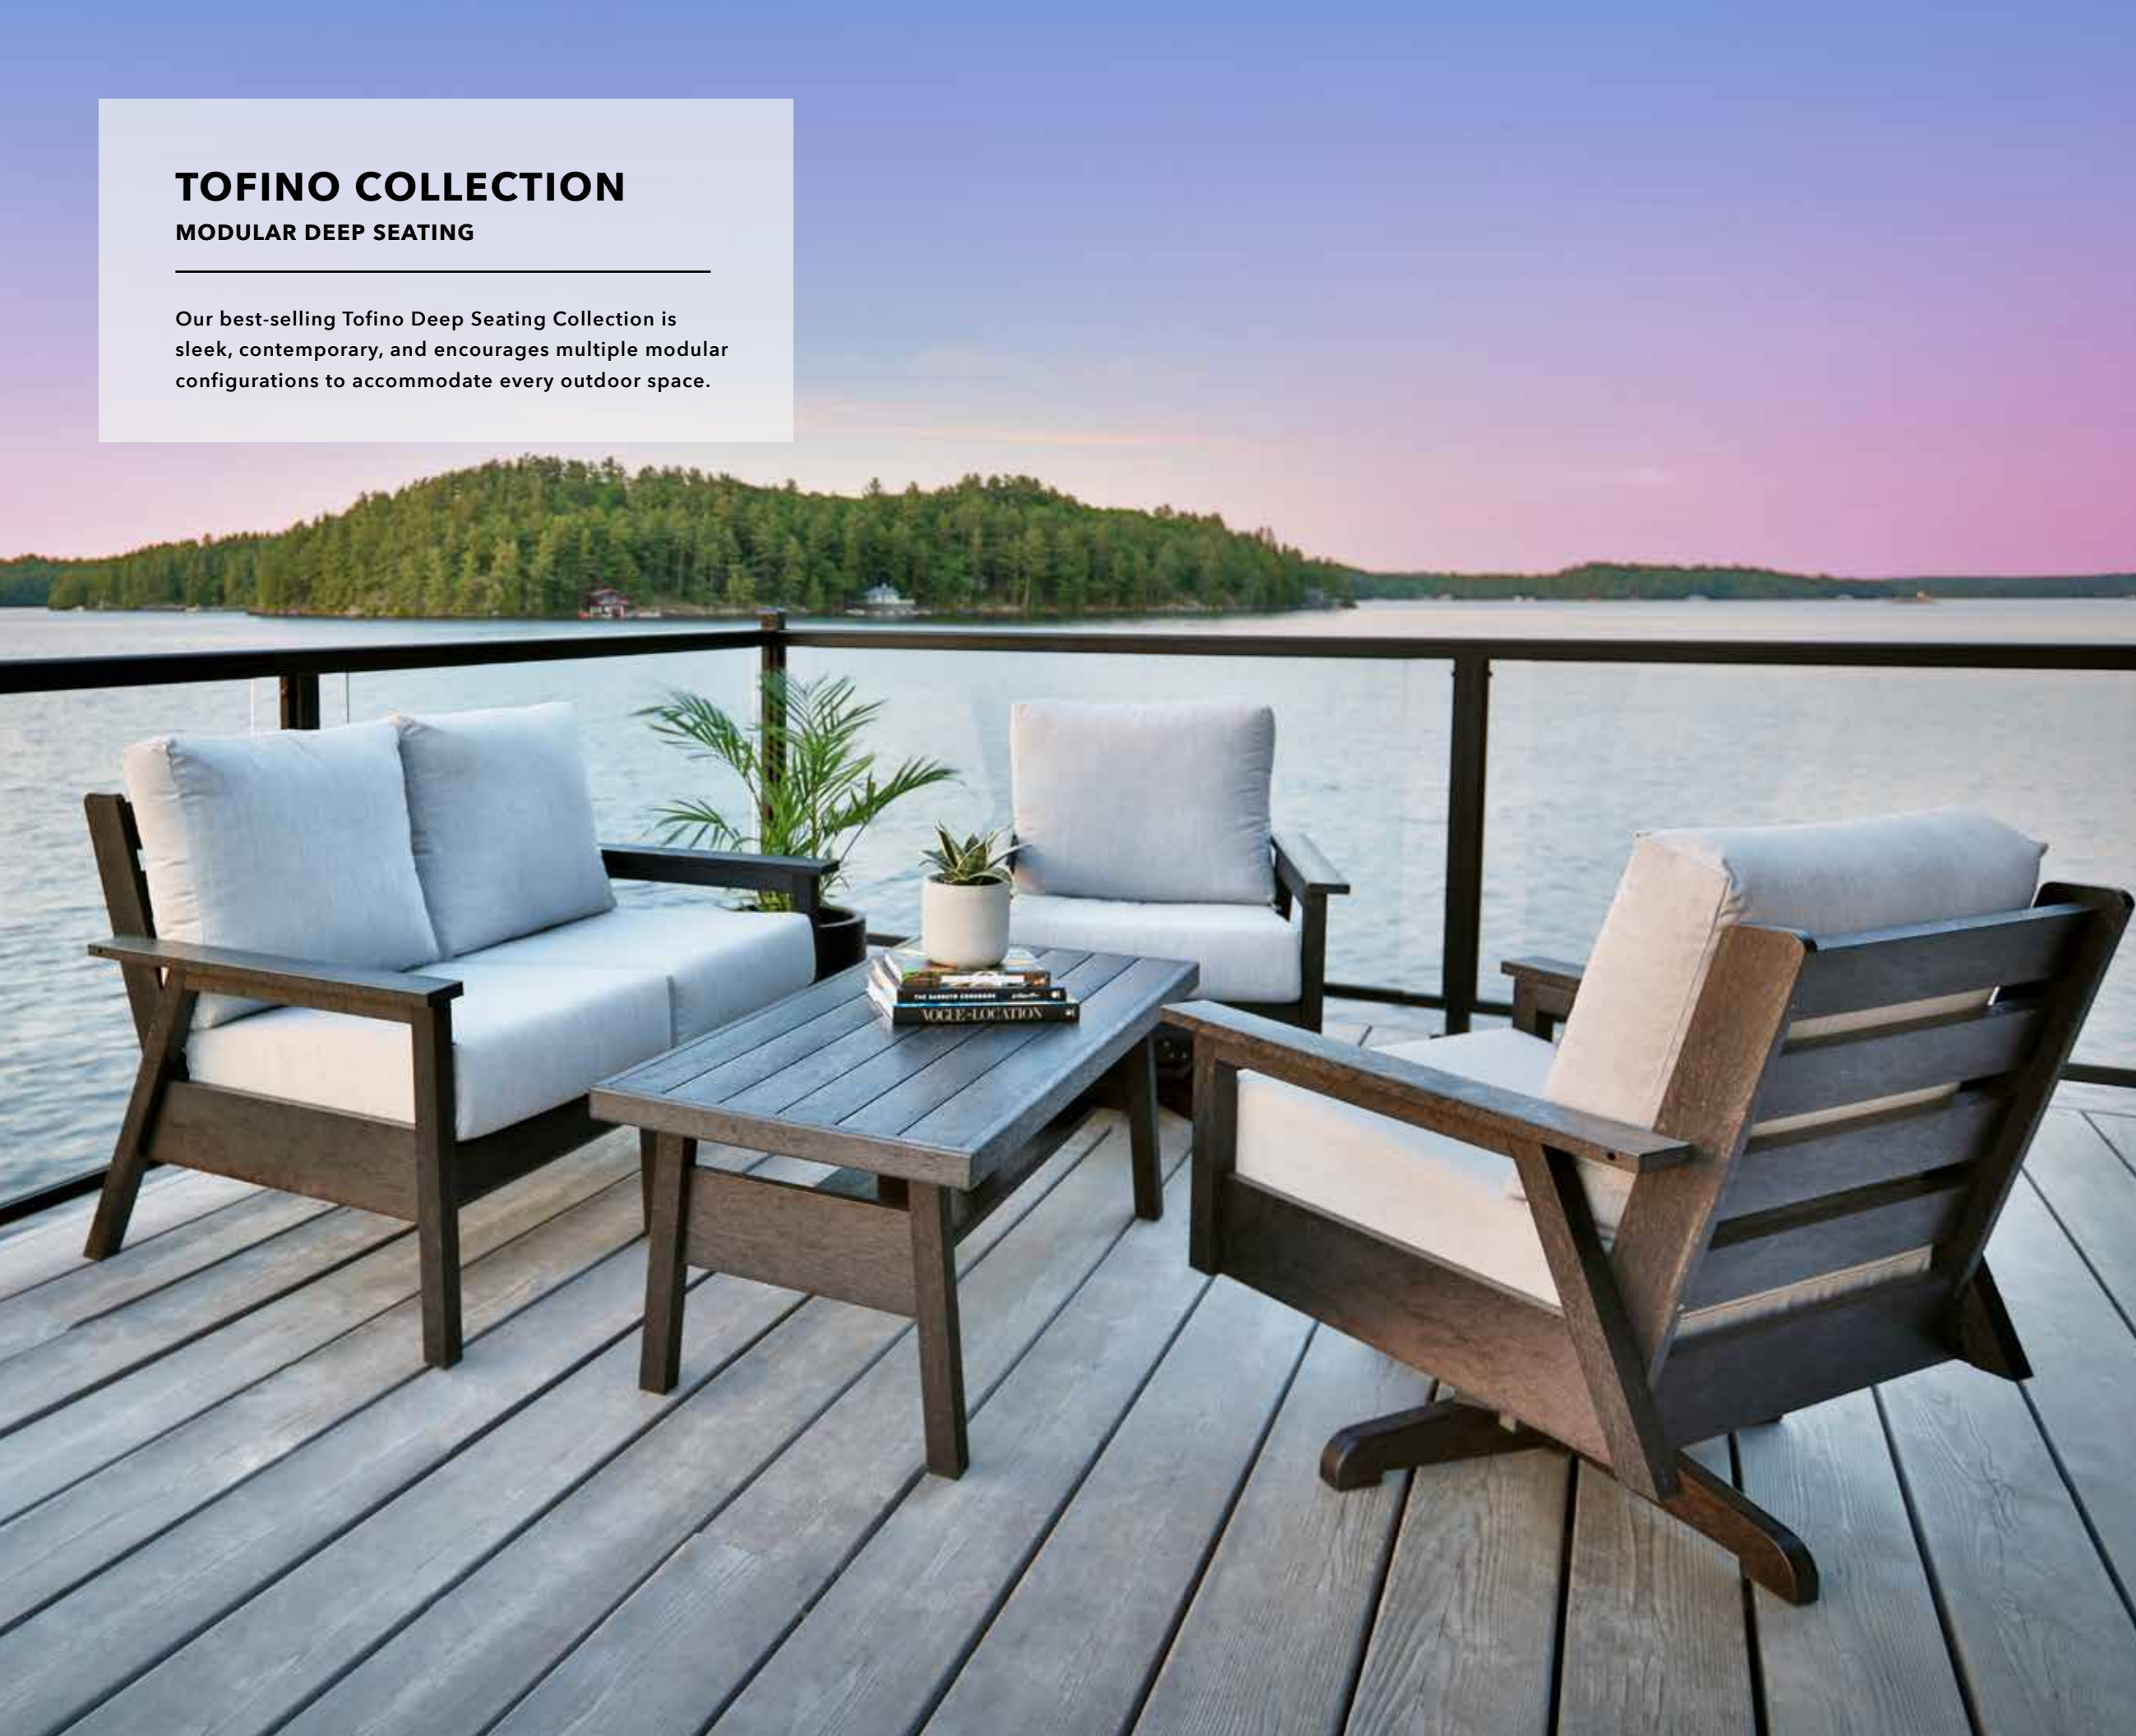

TOFINO COLLECTION

MODULAR DEEP SEATING

Our best-selling Tofino Deep Seating Collection is sleek, contemporary, and encourages multiple modular configurations to accommodate every outdoor space.