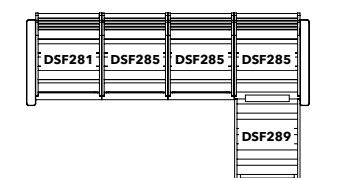

TOFINO COLLECTION

- 1 x DSF281 Armchair
- 3 x DSF285 Modular Expansion
- 1 x DSF289 Chaise Extension