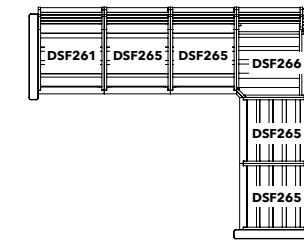

STRATFORD COLLECTION

- 1 x DSF261 Armchair
- 4 x DSF265 Modular Expansion
- 1 x DSF266 Sectional Corner Piece