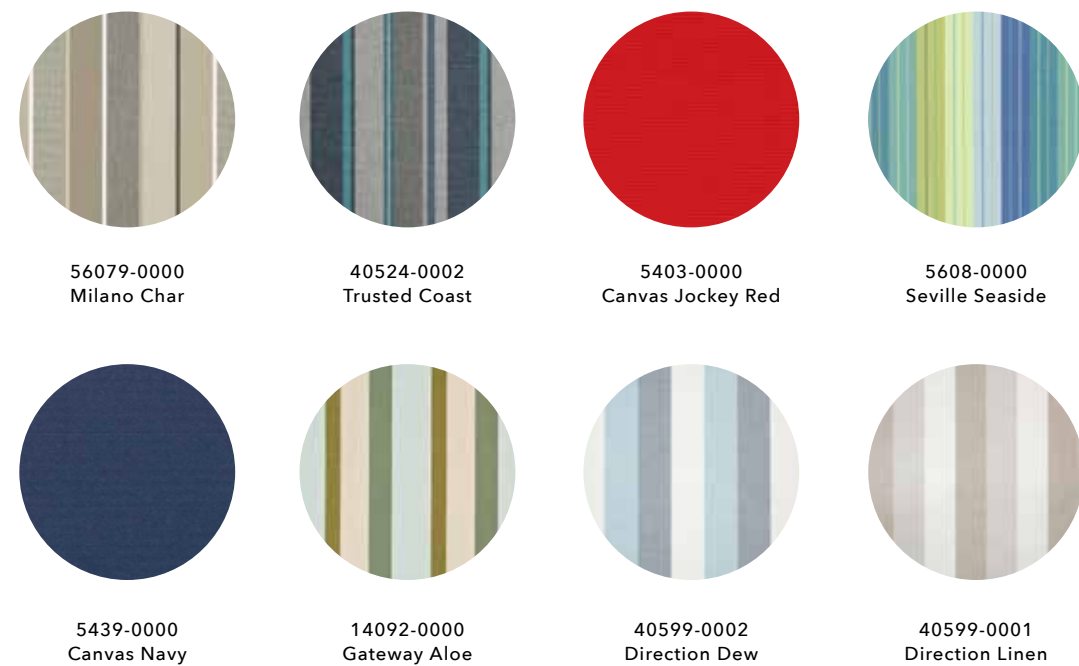

DESIGNER FRAME COLOURS

HEADREST PILLOW FABRIC (A20)

DEEP SEATING FABRICS (DSH21, DSC21, DSC03, DSC24, DSC05)

CUSHION & LOUNGE PAD FABRICS (SC20, SC21, LP02)

Made-to-order custom cushion program is available upon request; choose from the full catalogue of Sunbrella Fabrics.
 DSC24 Sectional Corner Piece must be ordered as a 'custom cushion' in Peyton Granite, Milano Char, Direction Linen, or Direction Dew.
 All product information is accurate as possible at the date of publication. Due to continuous product improvement, features, measurements, specifications and colour availability are subject to change without notice. Some photography may not be accurate to show current product design or colour availability.
 Cushion assortment is updated seasonally, please check out website for current fabrics.