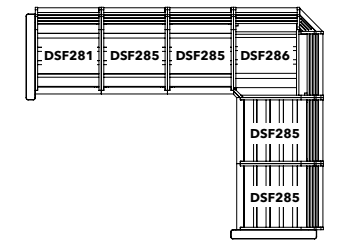

TOFINO COLLECTION

- 1 x DSF281 Armchair
- 4 x DSF285 Modular Expansion
- 1 x DSF286 Sectional Corner Piece