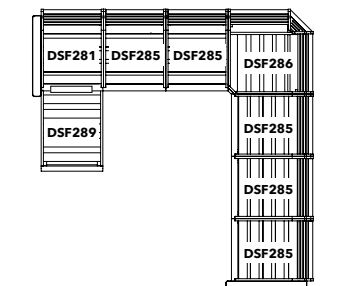

TOFINO COLLECTION

- 1 x DSF281 Armchair
- 5 x DSF285 Modular Expansion
- 1 x DSF286 Sectional Corner Piece
- 1 x DSF289 Chaise Extension