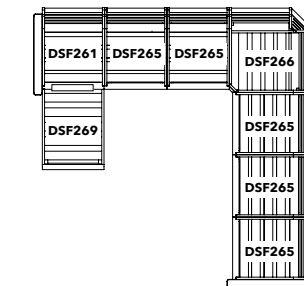

TOFINO COLLECTION

- 1 x DSF281 Armchair
- 4 x DSF285 Modular Expansion
- 1 x DSF286 Sectional Corner Piece

U-SHAPE SECTIONAL

Dimensions: 109" x 109"
Approximately 83 ft²

STRATFORD COLLECTION

- 1 x DSF261 Armchair
- 5 x DSF265 Modular Expansion
- 1 x DSF266 Sectional Corner Piece
- 1 x DSF269 Chaise Extension