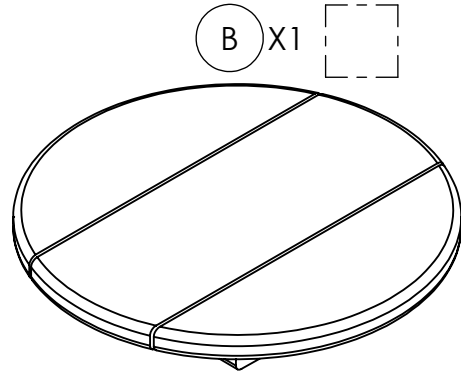

C.R. PLASTIC PRODUCTS

we create sustainable outdoor living

C21C - Bar Stool Counter Height

C.R. PLASTIC PRODUCTS

we create sustainable outdoor living

#2

2 1/2" / 64mm

E X20