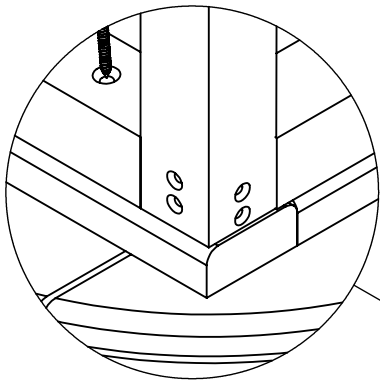

C.R. PLASTIC PRODUCTS

we create sustainable outdoor living

C21C - Bar Stool Counter Height

C.R. PLASTIC PRODUCTS

we create sustainable outdoor living

#2

2 1/2" / 64mm

E X20

(A) X1

(E) X2

3

ⓐ X2

ⓓ X1

ⓔ X12

Flush

4

ⓑ X1

ⓔ X4

Centered