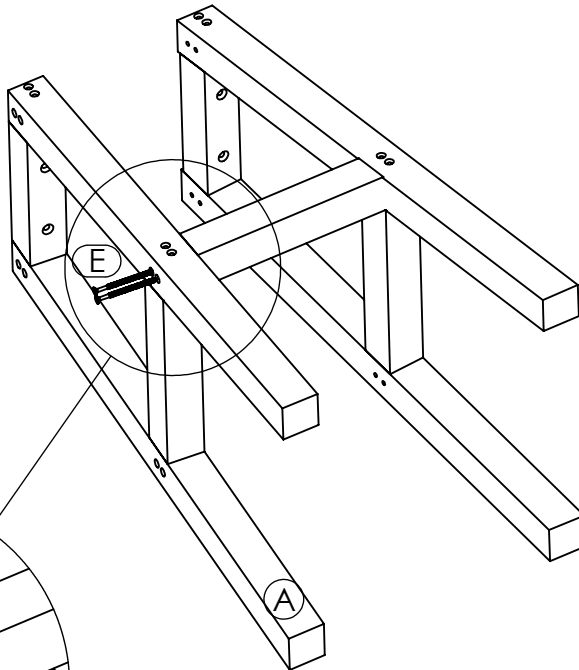

C.R. PLASTIC PRODUCTS

we create sustainable outdoor living

C21C - Bar Stool Counter Height

C.R. PLASTIC PRODUCTS

we create sustainable outdoor living

#2

2 1/2" / 64mm

E X20

(A) X1

(E) X2

3

ⓐ X2

ⓓ X1

ⓔ X12

Flush

4