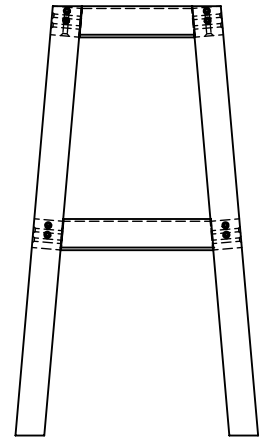

C.R. PLASTIC PRODUCTS

we create sustainable outdoor living

C21C - Bar Stool Counter Height

C.R. PLASTIC PRODUCTS

we create sustainable outdoor living

#2

2 1/2" / 64mm

E X20

(A) X1

(E) X2

3

ⓐ X2

ⓓ X1

ⓔ X12

Flush

4

ⓑ X1

ⓔ X4

Centered