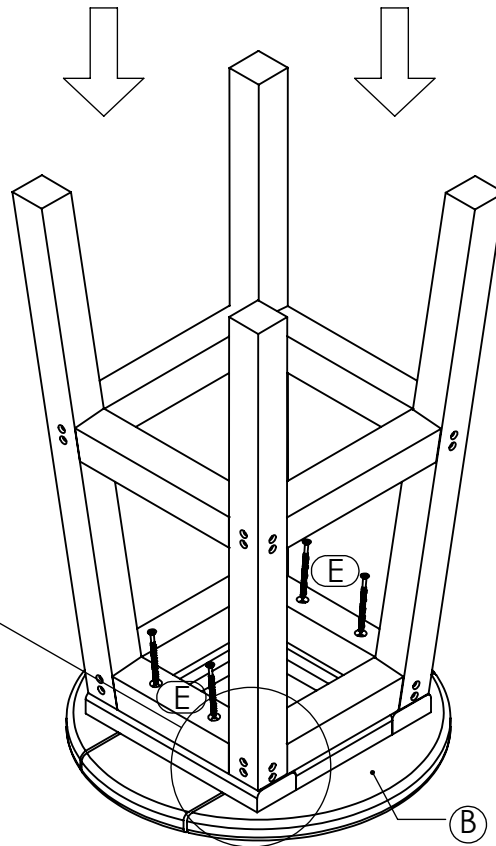

C.R. PLASTIC PRODUCTS

we create sustainable outdoor living

C21C - Bar Stool Counter Height

C.R. PLASTIC PRODUCTS

we create sustainable outdoor living

#2

2 1/2" / 64mm

E X20

(A) X1

(E) X2

3

ⓐ X2

ⓓ X1

ⓔ X12

Flush

4

ⓑ X1

ⓔ X4

Centered