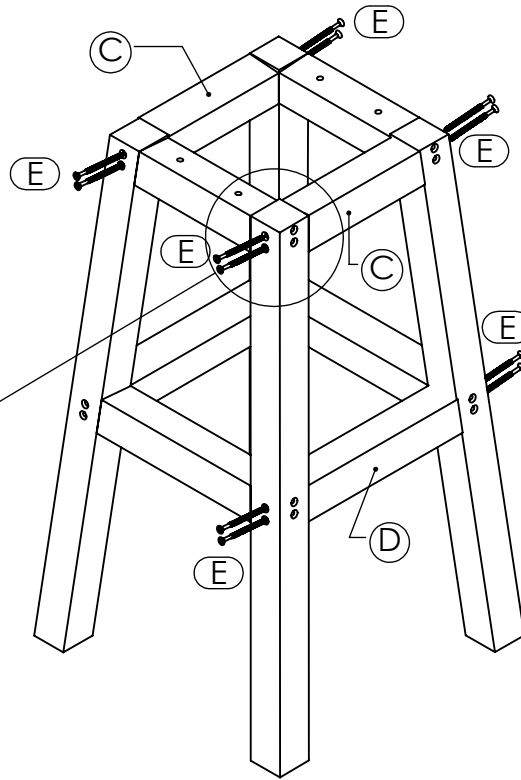

C.R. PLASTIC PRODUCTS

we create sustainable outdoor living

C21C - Bar Stool Counter Height

C.R. PLASTIC PRODUCTS

we create sustainable outdoor living

#2

2 1/2" / 64mm

E X20

(A) X1

(E) X2

3

ⓐ X2

ⓓ X1

ⓔ X12

Flush

4

ⓑ X1

ⓔ X4

Centered