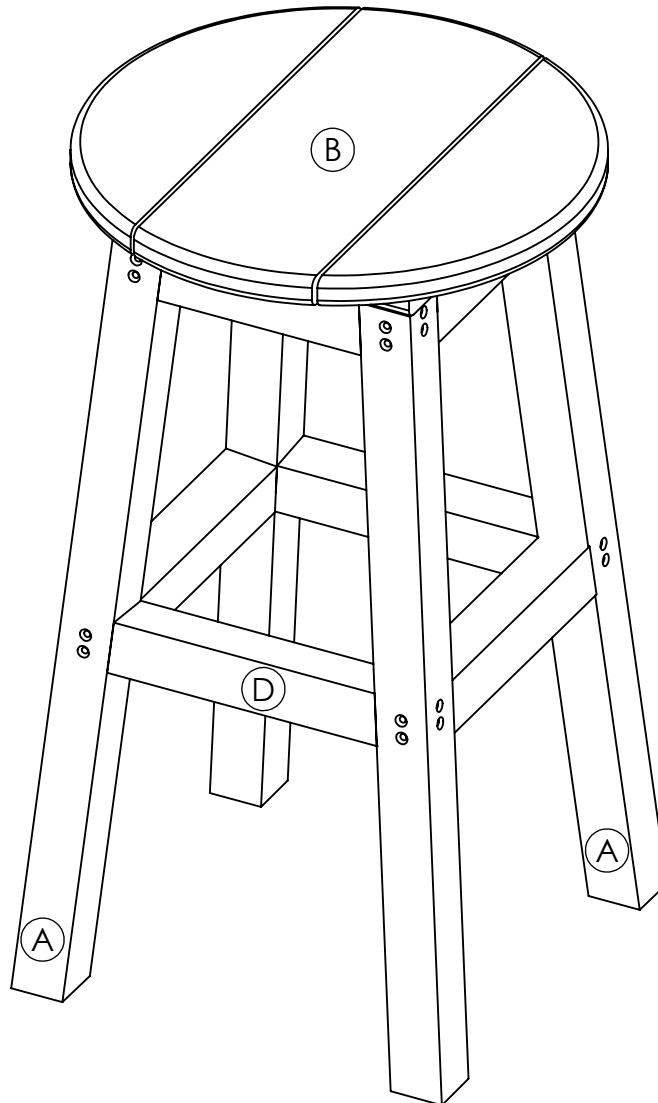

C.R. PLASTIC PRODUCTS

we create sustainable outdoor living

C21C - Bar Stool Counter Height

C.R. PLASTIC PRODUCTS

we create sustainable outdoor living

#2

2 1/2" / 64mm

E X20