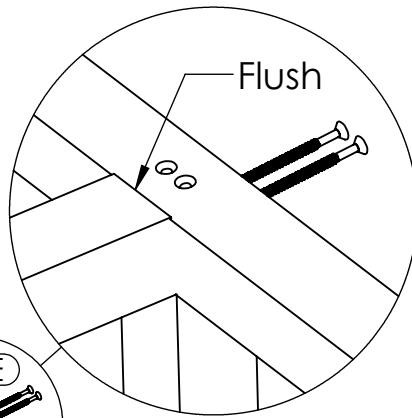

1

(A) X1

(D) X1

(E) X2