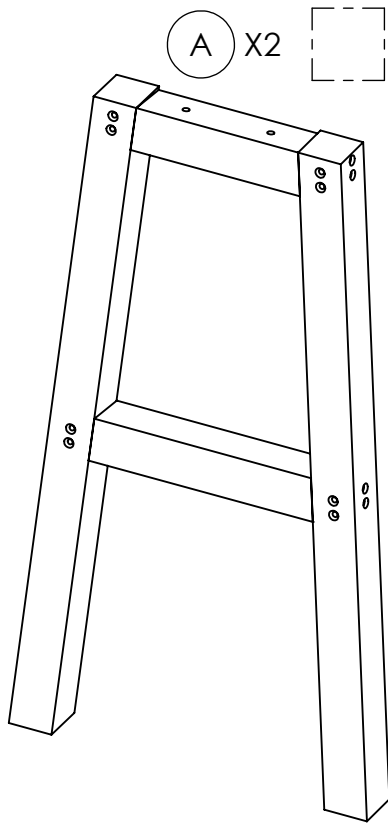

C.R. PLASTIC PRODUCTS

we create sustainable outdoor living

C21C - Bar Stool Counter Height

C.R. PLASTIC PRODUCTS

we create sustainable outdoor living

#2

2 1/2" / 64mm

E X20