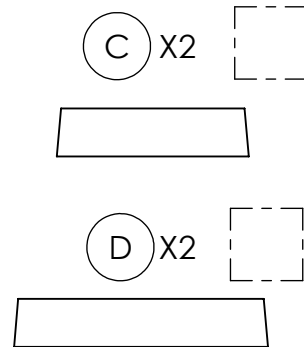

C.R. PLASTIC PRODUCTS

we create sustainable outdoor living

C21C - Bar Stool Counter Height

C.R. PLASTIC PRODUCTS

we create sustainable outdoor living

#2

2 1/2" / 64mm

E X20

(A) X1

(E) X2

3

ⓐ X2

ⓓ X1

ⓔ X12

Flush

4