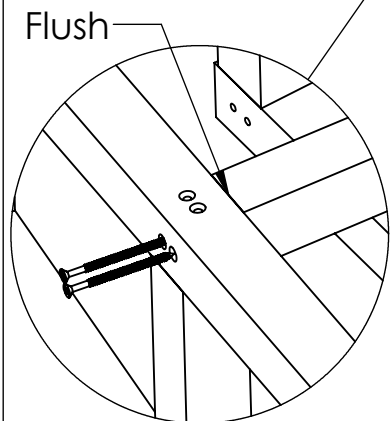

C.R. PLASTIC PRODUCTS

we create sustainable outdoor living

C21C - Bar Stool Counter Height

C.R. PLASTIC PRODUCTS

we create sustainable outdoor living

#2

2 1/2" / 64mm

E X20

(A) X1

(E) X2

3

ⓐ X2

ⓓ X1

ⓔ X12

Flush

4