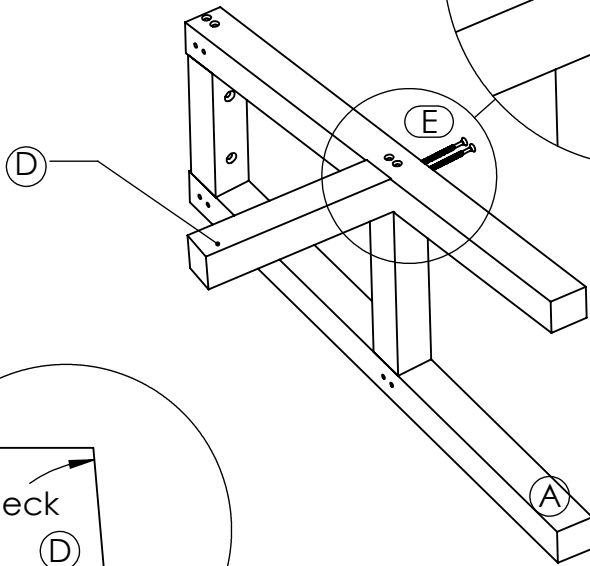

1

(A) X1

(D) X1

(E) X2