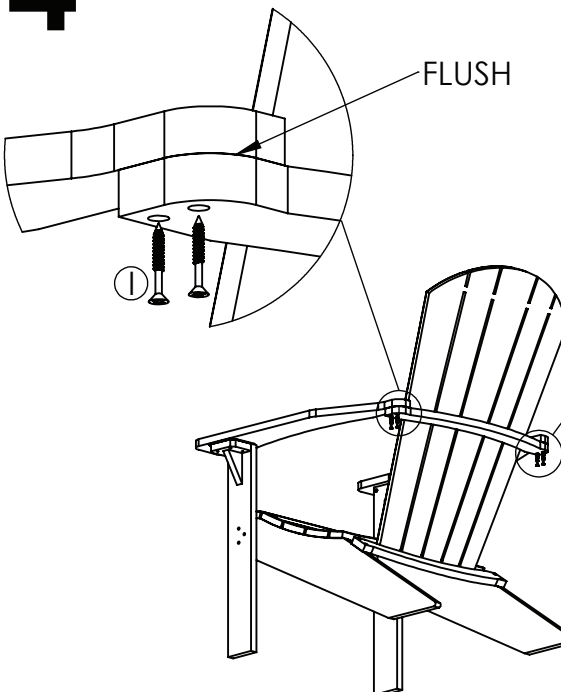

Crystal Harbor
COLLECTION®
BY C.R. PLASTIC PRODUCTS

CCH01

Crystal Harbor Collection
Classic Adirondack Chair

NOTE: REPEAT STEP 1 FOR BOTH SET OF ARMS.

2

ⓑ X 1

Ⓒ X 6

Ⓗ X 6

PLASTIC SIDE FACE OUT

USE 7/16"
WRENCH

NOTE: REPEAT STEP 2 FOR OTHER SIDE OF ASSEMBLY.

3

Ⓐ X 1

Ⓙ X 4

NOTCH

FLUSH

NOTE: MAKE SURE TO USE CORRECT SCREW.

4

Ⓛ X 4

FLUSH

FLUSH