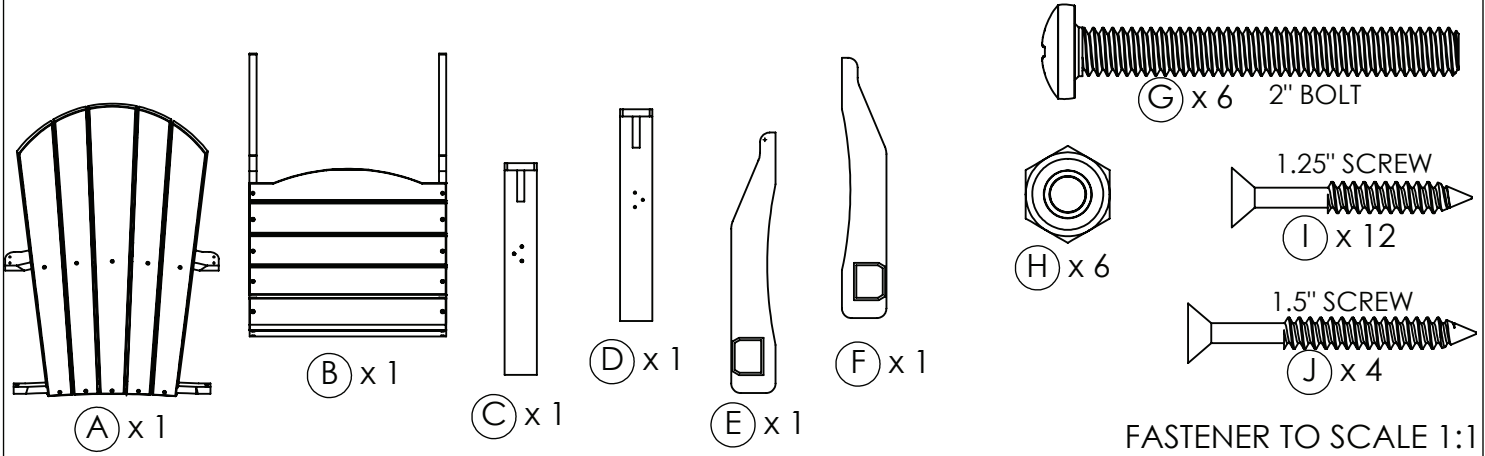

Crystal Harbor
COLLECTION®
BY C.R. PLASTIC PRODUCTS

CCH01

Crystal Harbor Collection
Classic Adirondack Chair

NOTE: REPEAT STEP 1 FOR BOTH SET OF ARMS.

2

ⓑ X 1

Ⓒ X 6

Ⓗ X 6

PLASTIC SIDE FACE OUT

USE 7/16"
WRENCH

NOTE: REPEAT STEP 2 FOR OTHER SIDE OF ASSEMBLY.

3

Ⓐ X 1

Ⓙ X 4

NOTCH

FLUSH

NOTE: MAKE SURE TO USE CORRECT SCREW.

4

Ⓛ X 4

FLUSH

FLUSH