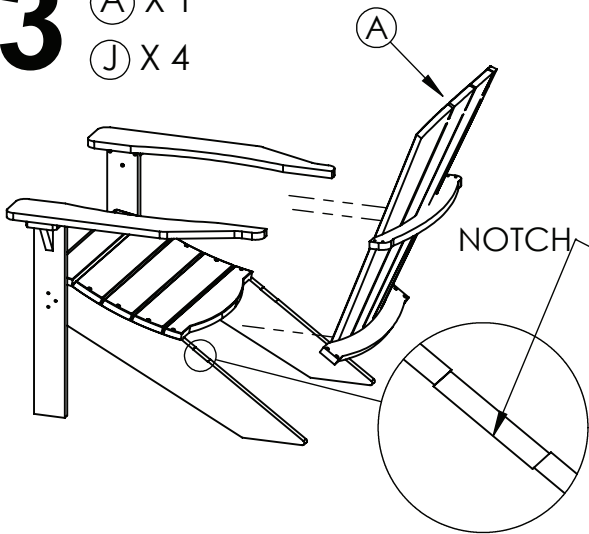

Crystal Harbor
COLLECTION®
BY C.R. PLASTIC PRODUCTS

CCH01

Crystal Harbor Collection
Classic Adirondack Chair

NOTE: REPEAT STEP 1 FOR BOTH SET OF ARMS.

2

ⓑ X 1

Ⓒ X 6

Ⓗ X 6

PLASTIC SIDE FACE OUT

USE 7/16"
WRENCH

NOTE: REPEAT STEP 2 FOR OTHER SIDE OF ASSEMBLY.

3

Ⓐ X 1

Ⓙ X 4

NOTCH

FLUSH

NOTE: MAKE SURE TO USE CORRECT SCREW.

4

Ⓛ X 4

FLUSH

FLUSH