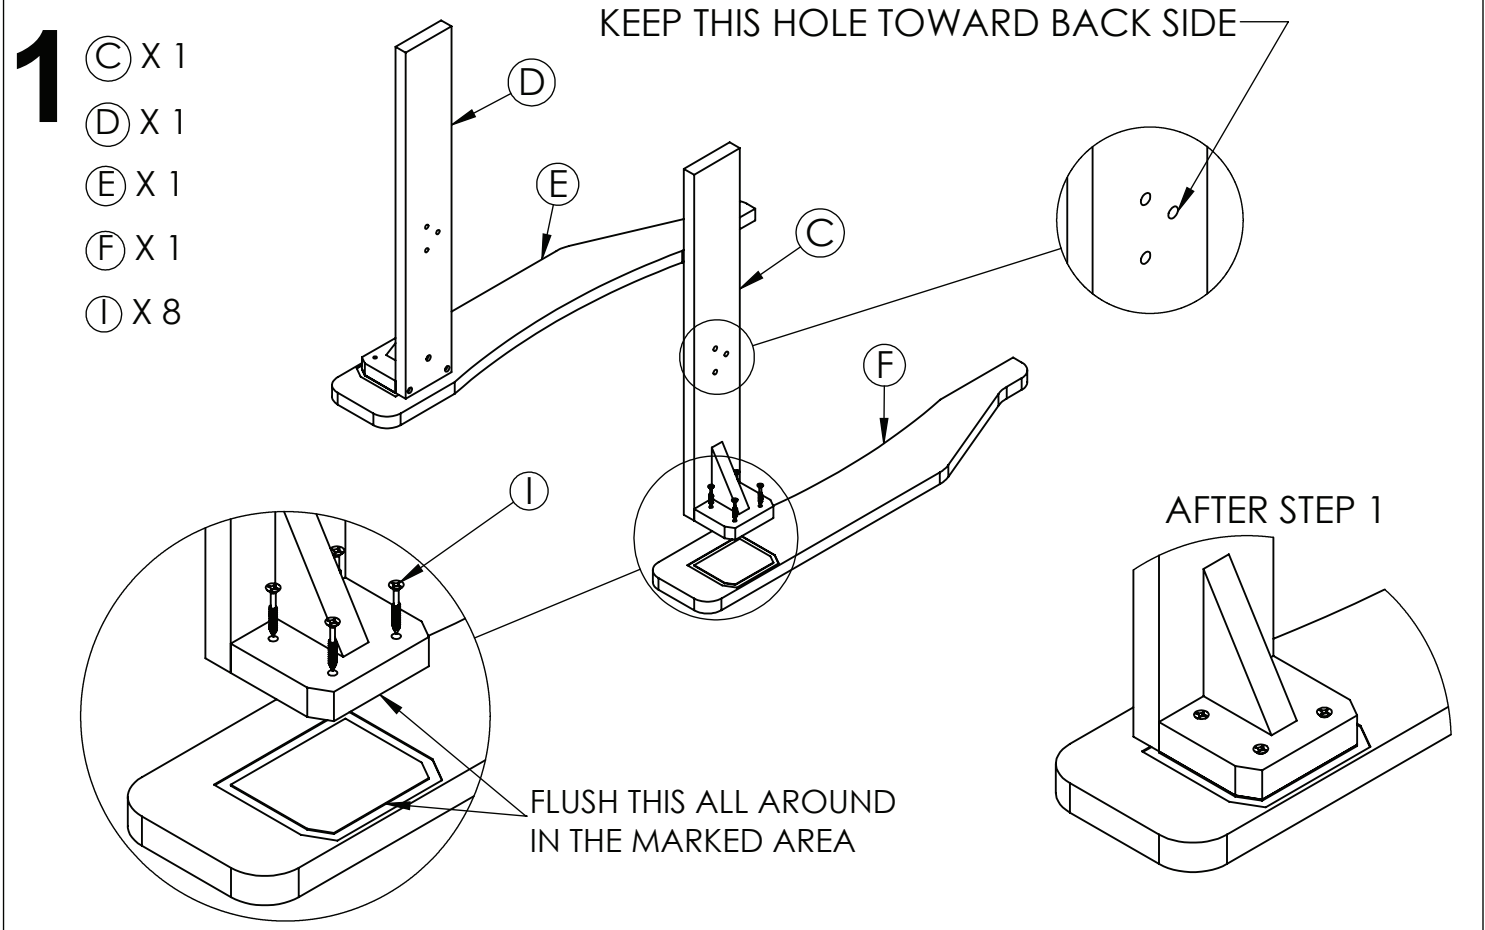

Crystal Harbor
COLLECTION®
BY C.R. PLASTIC PRODUCTS

CCH01

Crystal Harbor Collection
Classic Adirondack Chair

NOTE: REPEAT STEP 1 FOR BOTH SET OF ARMS.

2

ⓑ X 1

Ⓒ X 6

Ⓗ X 6

PLASTIC SIDE FACE OUT

USE 7/16"
WRENCH

NOTE: REPEAT STEP 2 FOR OTHER SIDE OF ASSEMBLY.

3

Ⓐ X 1

Ⓙ X 4

NOTCH

FLUSH

NOTE: MAKE SURE TO USE CORRECT SCREW.

4

Ⓛ X 4

FLUSH

FLUSH