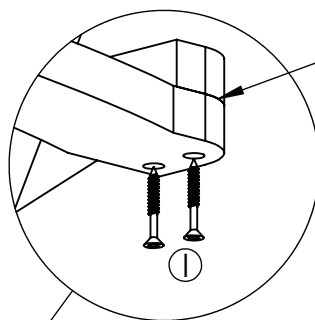

PLASTIC SIDE FACE OUT

USE 7/16"
WRENCH

NOTE: REPEAT STEP 2 FOR OTHER SIDE OF ASSEMBLY.

3

Ⓐ X 1

Ⓙ X 4

NOTCH

FLUSH

NOTE: MAKE SURE TO USE CORRECT SCREW.

4

Ⓛ X 4

FLUSH

FLUSH