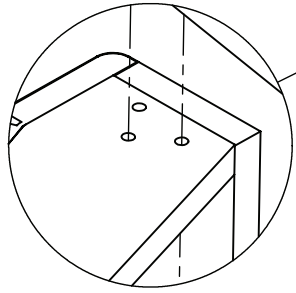

Crystal Harbor
COLLECTION®
BY C.R. PLASTIC PRODUCTS

CCH01

Crystal Harbor Collection
Classic Adirondack Chair

NOTE: REPEAT STEP 1 FOR BOTH SET OF ARMS.

2

ⓑ X 1

Ⓒ X 6

Ⓗ X 6

PLASTIC SIDE FACE OUT

USE 7/16"
WRENCH

NOTE: REPEAT STEP 2 FOR OTHER SIDE OF ASSEMBLY.

3

Ⓐ X 1

Ⓙ X 4

NOTCH

FLUSH

NOTE: MAKE SURE TO USE CORRECT SCREW.

4

Ⓛ X 4

FLUSH

FLUSH