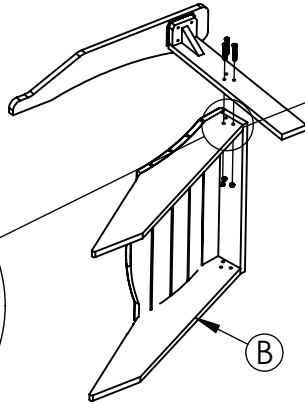

Crystal Harbor
COLLECTION®
BY C.R. PLASTIC PRODUCTS

CCH01

Crystal Harbor Collection
Classic Adirondack Chair

NOTE: REPEAT STEP 1 FOR BOTH SET OF ARMS.

2

ⓑ X 1

Ⓒ X 6

Ⓗ X 6

PLASTIC SIDE FACE OUT

USE 7/16"
WRENCH

NOTE: REPEAT STEP 2 FOR OTHER SIDE OF ASSEMBLY.

3

Ⓐ X 1

Ⓙ X 4

NOTCH

FLUSH

NOTE: MAKE SURE TO USE CORRECT SCREW.

4

Ⓛ X 4

FLUSH

FLUSH