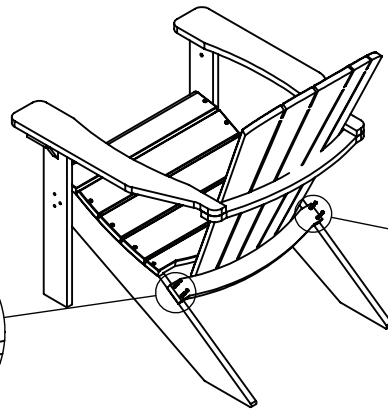

Crystal Harbor
COLLECTION®
BY C.R. PLASTIC PRODUCTS

CCH01

Crystal Harbor Collection
Classic Adirondack Chair

NOTE: REPEAT STEP 1 FOR BOTH SET OF ARMS.

2

ⓑ X 1

Ⓒ X 6

Ⓗ X 6

PLASTIC SIDE FACE OUT

USE 7/16"
WRENCH

NOTE: REPEAT STEP 2 FOR OTHER SIDE OF ASSEMBLY.

3

Ⓐ X 1

Ⓙ X 4

NOTCH

FLUSH

NOTE: MAKE SURE TO USE CORRECT SCREW.

4

Ⓛ X 4

FLUSH

FLUSH