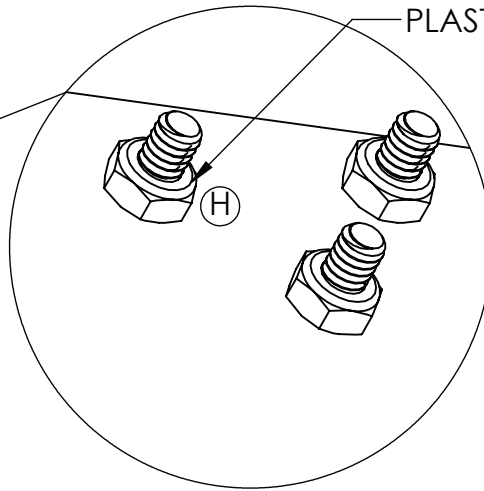

Crystal Harbor
COLLECTION®
BY C.R. PLASTIC PRODUCTS

CCH01

Crystal Harbor Collection
Classic Adirondack Chair

NOTE: REPEAT STEP 1 FOR BOTH SET OF ARMS.

2

ⓑ X 1

Ⓒ X 6

Ⓗ X 6

PLASTIC SIDE FACE OUT

USE 7/16"
WRENCH

NOTE: REPEAT STEP 2 FOR OTHER SIDE OF ASSEMBLY.

3

Ⓐ X 1

Ⓙ X 4

NOTCH

FLUSH

NOTE: MAKE SURE TO USE CORRECT SCREW.

4

Ⓛ X 4

FLUSH

FLUSH