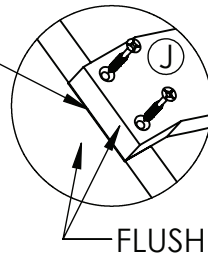

PLASTIC SIDE FACE OUT

USE 7/16"
WRENCH

NOTE: REPEAT STEP 2 FOR OTHER SIDE OF ASSEMBLY.

3

Ⓐ X 1

Ⓙ X 4

NOTCH

FLUSH

NOTE: MAKE SURE TO USE CORRECT SCREW.

4

Ⓛ X 4

FLUSH

FLUSH