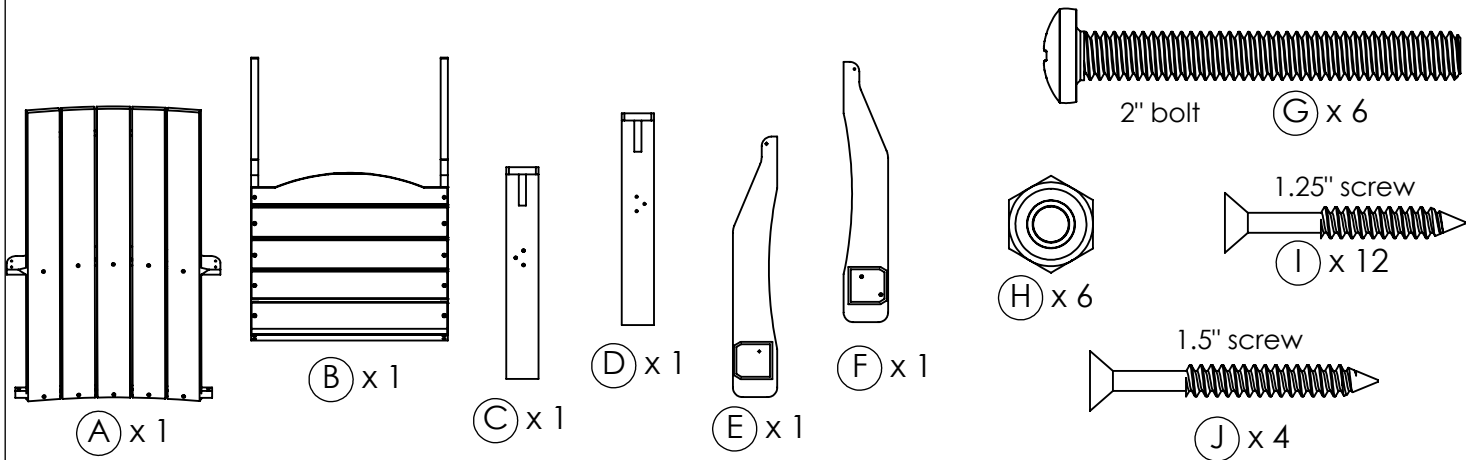

Crystal Harbor COLLECTION_®

CCH06

BY G.R. PLASTIC PRODUCTS

1-866-439-9521

wecare@crplastics.com

www.crpproducts.com

- 1**
- (C) X 1
 - (D) X 1
 - (E) X 1
 - (F) X 1
 - (I) X 8

NOTE: REPEAT STEP 1 FOR BOTH SET OF ARMS.

2

(B) X 1

(G) X 6

(H) X 6

PLASTIC SIDE FACE OUT

NOTE: REPEAT STEP 2 FOR OTHER SIDE OF ASSEMBLY.

3

(A) X 1

(J) X 4

NOTE: MAKE SURE TO USE CORRECT SCREW.

4

(I) X 4

ALIGN WITH PECK MARK