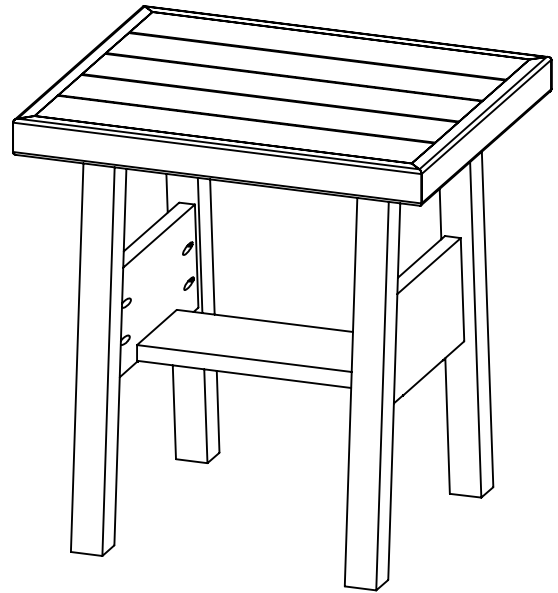

we create sustainable outdoor living

DST288

Tofino 19" End Table

BOX INCLUDES:

Ⓐ x1

Ⓑ x2

Ⓒ x1

Ⓓ x12