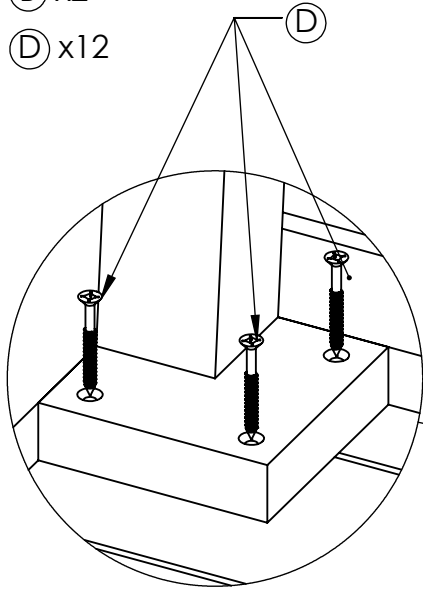

we create sustainable outdoor living

DST288

Tofino 19" End Table

BOX INCLUDES:

Ⓐ x1

Ⓑ x2

Ⓒ x1

Ⓓ x12

Ⓔ x4

#2

www.crpproducts.com

1

(A) x1

(B) x2

(D) x12

2