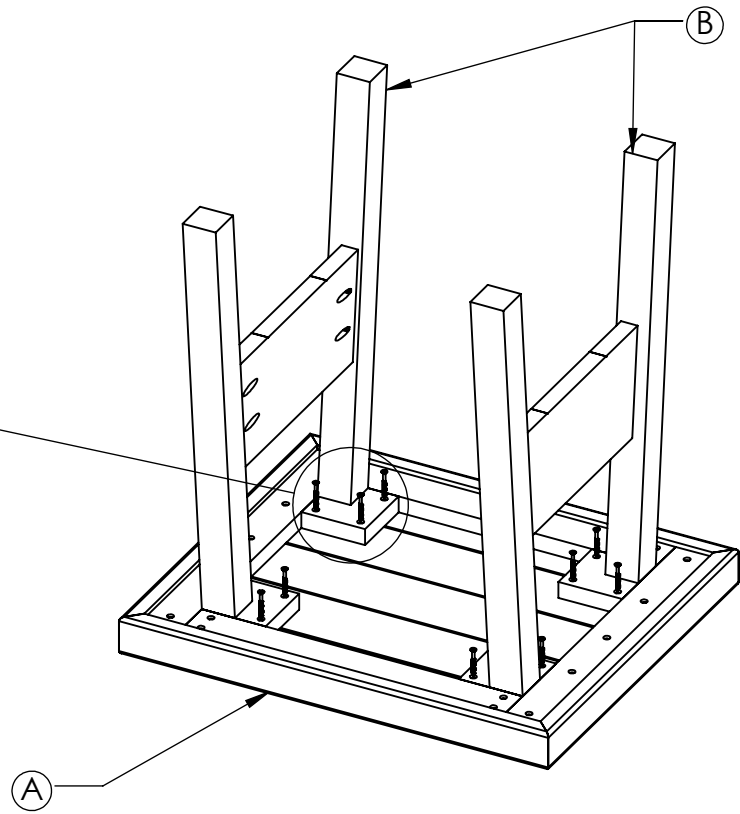

we create sustainable outdoor living

DST288

Tofino 19" End Table

BOX INCLUDES:

Ⓐ x1

Ⓑ x2

Ⓒ x1

Ⓓ x12

Ⓔ x4

#2

www.crpproducts.com

1

(A) x1

(B) x2

(D) x12

2