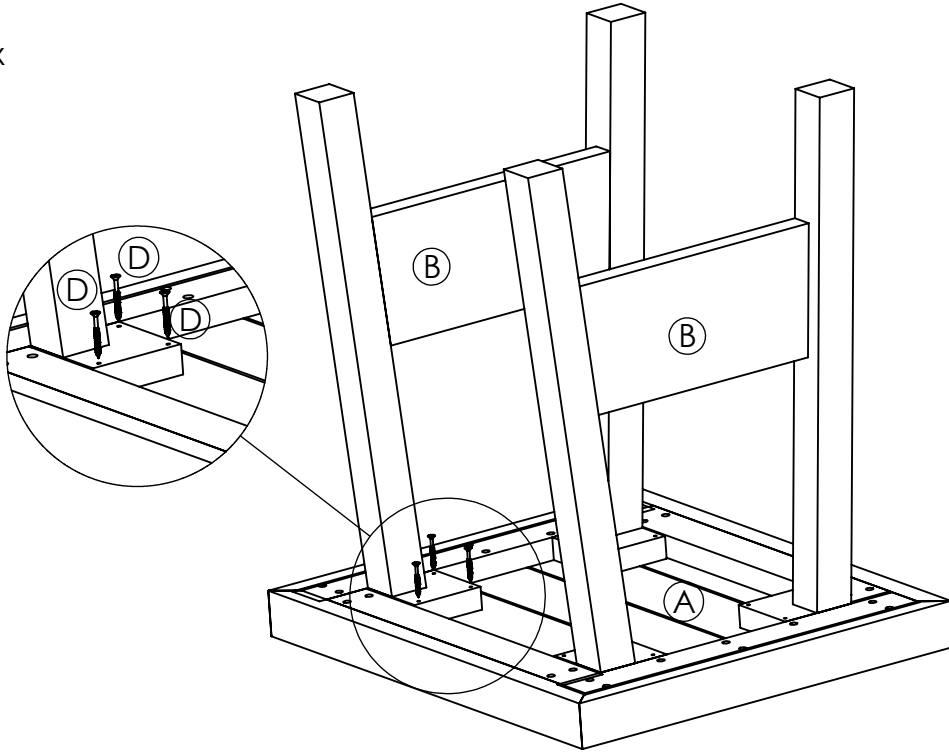

1

- Ⓐ 1x
- Ⓑ 2x
- Ⓓ 12x