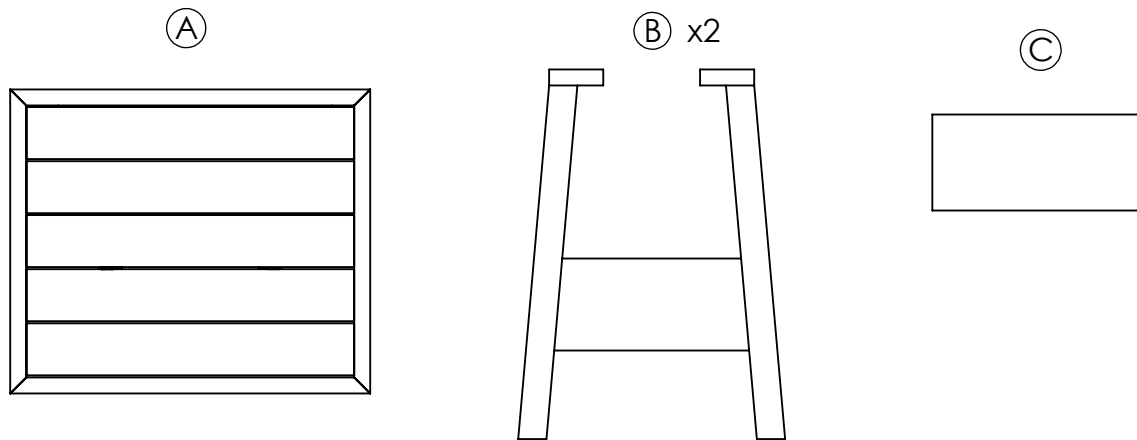

we create sustainable outdoor living

DST288

C.R. PLASTIC PRODUCTS

DST288

we create sustainable outdoor living

1 1/2" (38mm) Screw

#2

1-866-439-9521