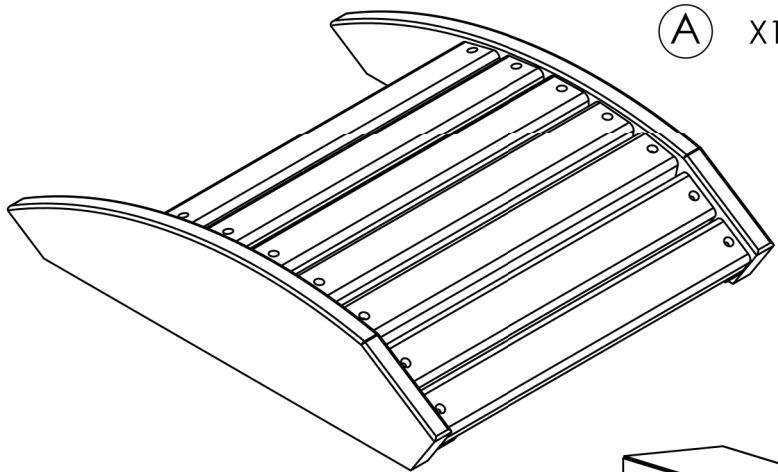

 C.R. PLASTIC
PRODUCTS

we create sustainable outdoor living

F01

C.R. PLASTIC PRODUCTS

F01

we create sustainable outdoor living

(A) X1

(B) X2

(C) X1

#2

1 1/2" SCREW

(D) X6

1-866-439-9521

wecare@crplastics.com

www.crpproducts.com

1