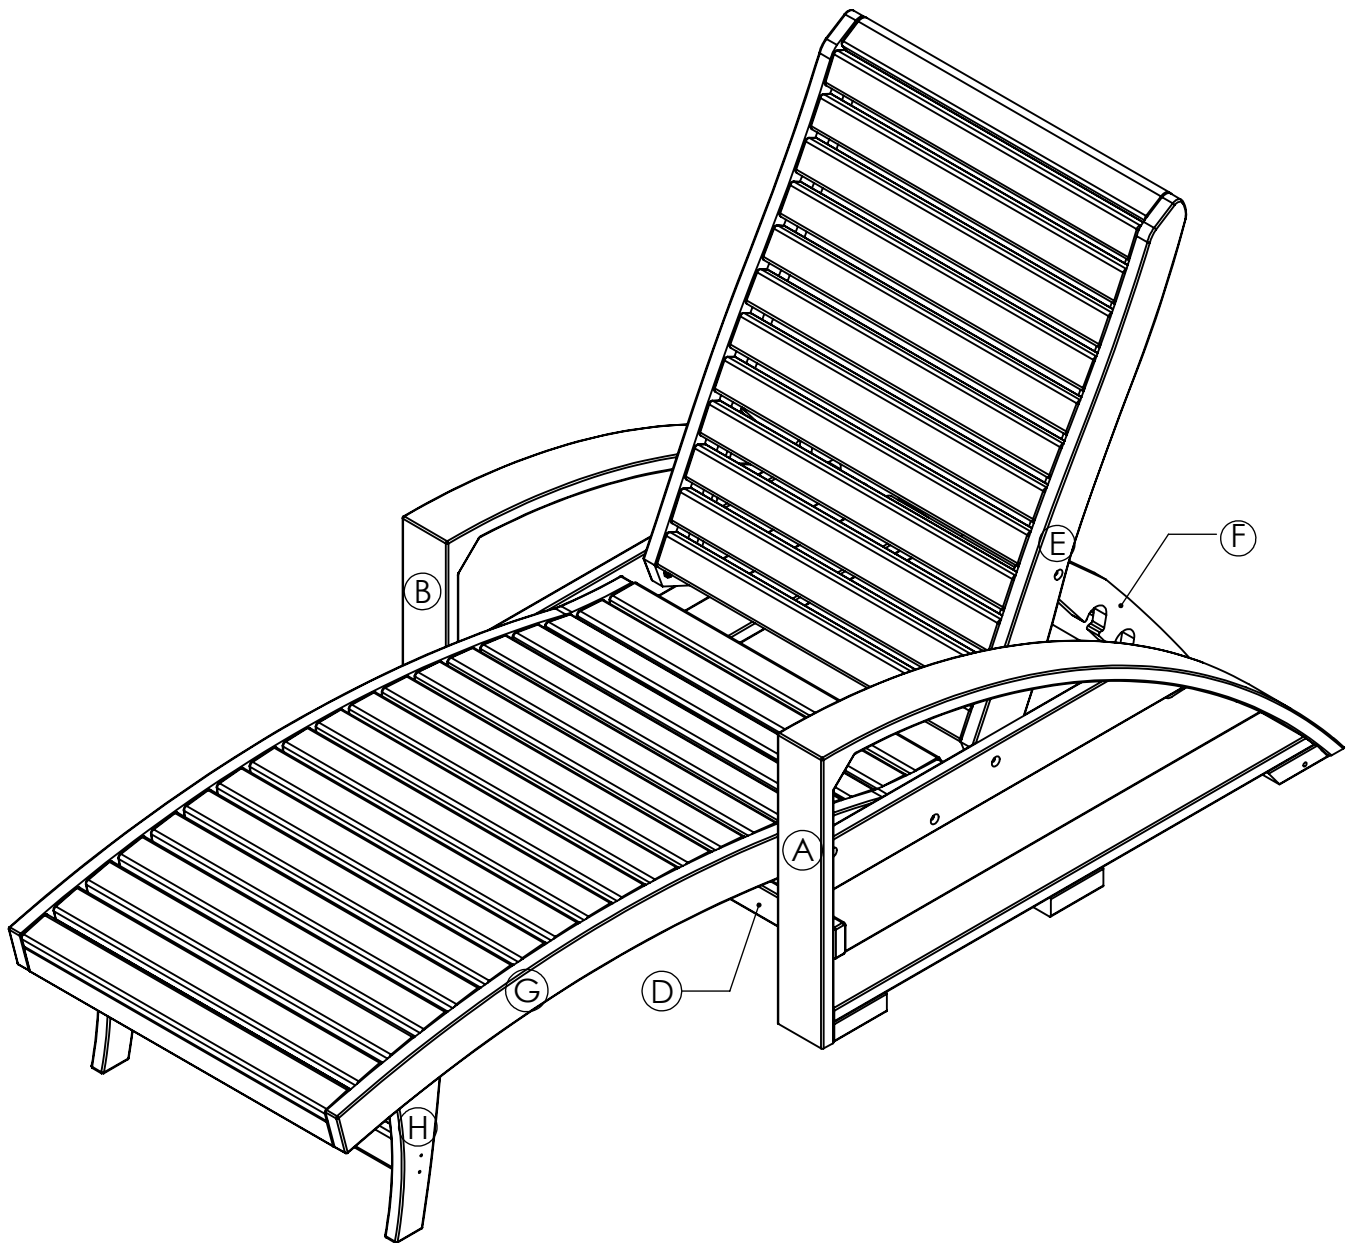

C.R. PLASTIC PRODUCTS

we create sustainable outdoor living

L38 - St. Tropez Chaise Lounge

C.R. PLASTIC PRODUCTS

we create sustainable outdoor living

A X1

B X1

C X1

D X1

E X1

G X1

F X1

H X1

7/16"

#2

I X8 (2" / 50.8 mm)