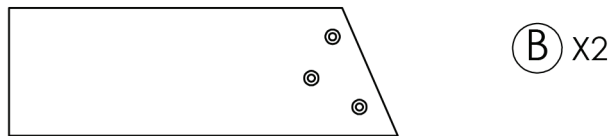

C.R. PLASTIC PRODUCTS

0000

we create sustainable outdoor living

#2

(D) X12