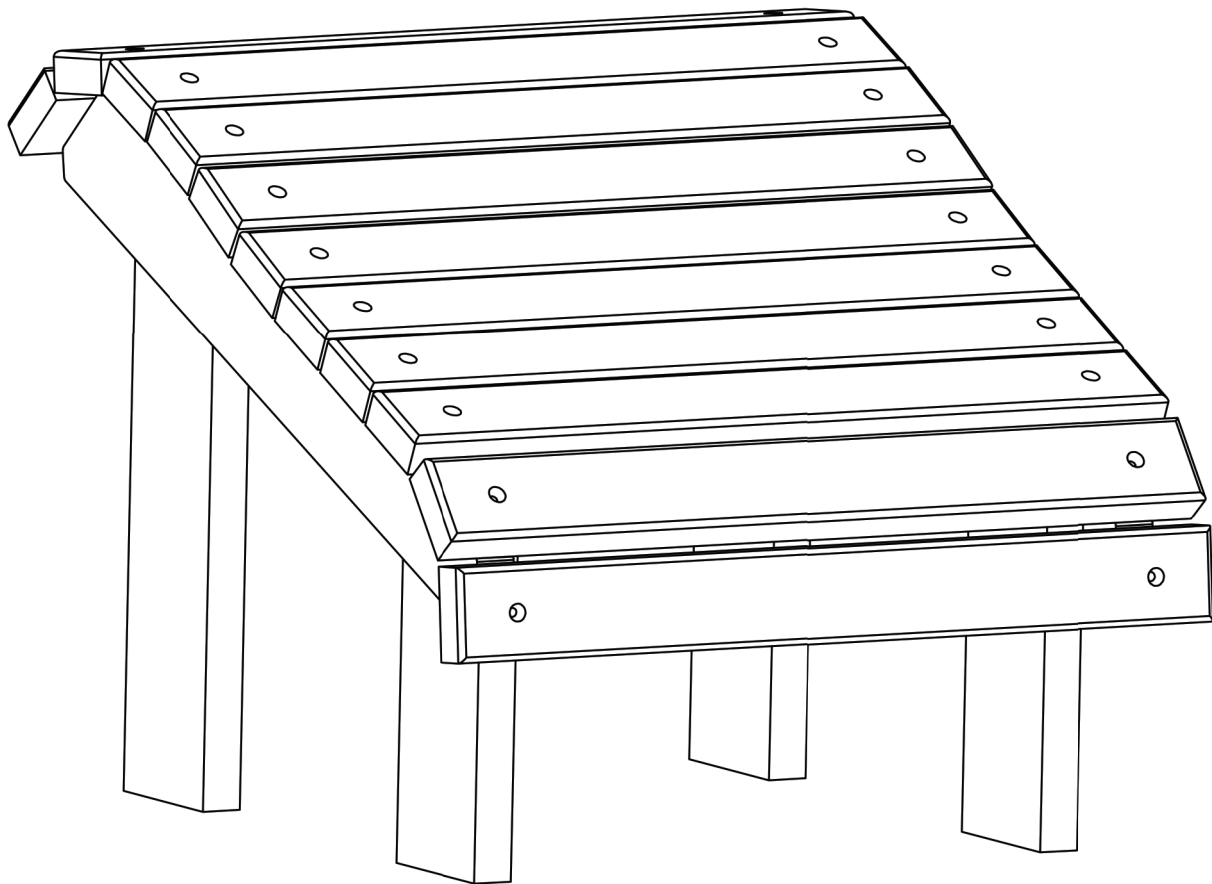

The logo for C.R. PLASTIC PRODUCTS features the company name in a bold, black, sans-serif font. The text is flanked by two identical vertical stacks of four horizontal bars. From top to bottom, the bars are colored light blue, dark blue, red, and yellow.

C.R. PLASTIC PRODUCTS

we create sustainable outdoor living

F04

C.R. PLASTIC PRODUCTS

0000

we create sustainable outdoor living

#2

(D) X12