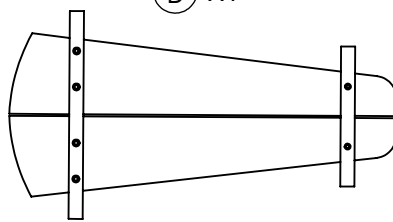

we create sustainable outdoor living

T04 - Addy Side Table

C.R. PLASTIC PRODUCTS

we create sustainable outdoor living

(A) x1

(C) x4

(B) x1

#2

1 1/2" screw

(D) x8

2" screw

(E) x4

1-866-439-9521

wecare@crplastics.com

www.crpproducts.com

1