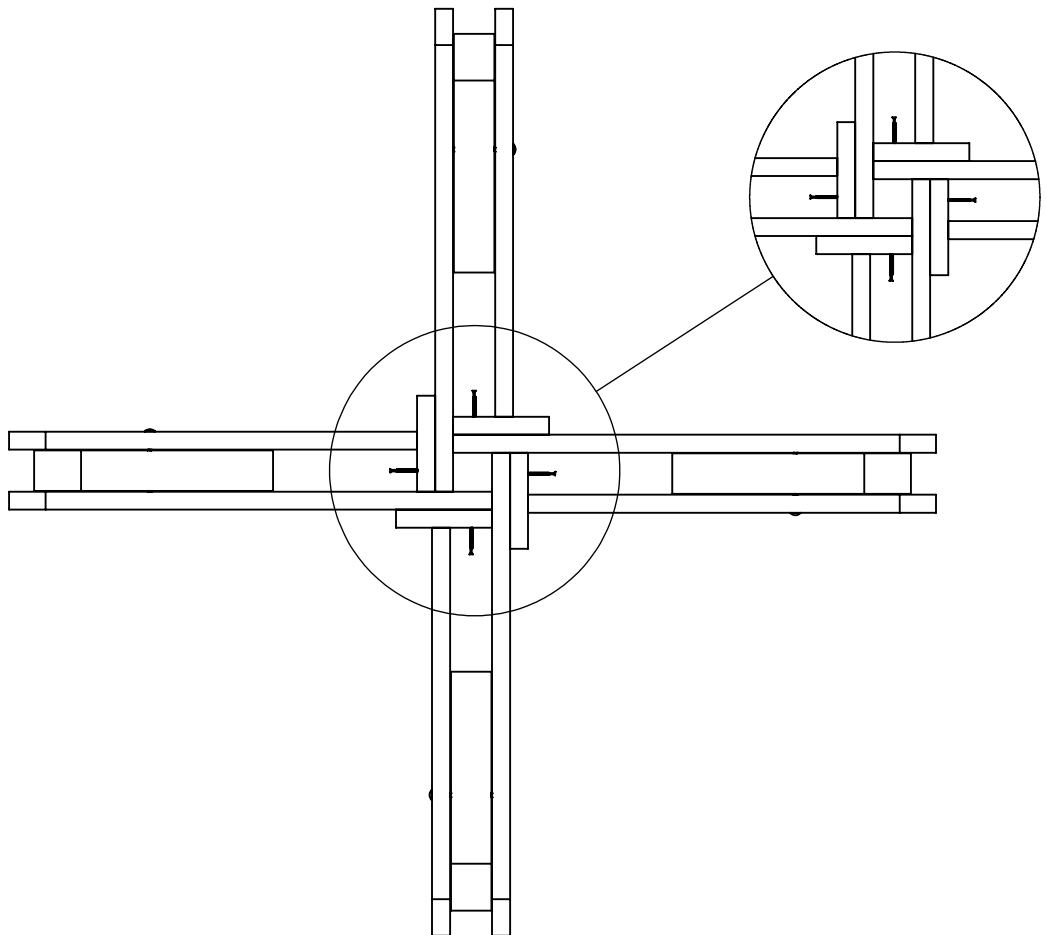

## T50

#2

6" Philips Driver Bit

9/16"(14.2875) SOCKET / WRENCH/PHILLIPS/  
LONG ROBERTSON

BOLTS, HEX NUT, LOCK WASHER, WASHER ARE NOT PROPERLY SCALED

800.490.1283

FAX 519.271.8544

crpproducts.com

1

(A) X4

2

(A) X4

(I) X12

3 (A) X4

4 (I) X12

# 5

(B) X1

(C) X2

(G) X4

# 8

Ⓓ X4  
Ⓔ X8  
ⓓ X24

ⓓ X32