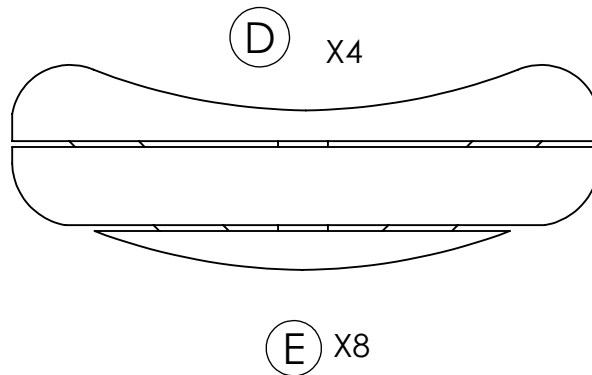

## T50

#2

6" Philips Driver Bit

9/16"(14.2875) SOCKET / WRENCH/PHILLIPS/  
LONG ROBERTSON

BOLTS, HEX NUT, LOCK WASHER, WASHER ARE NOT PROPERLY SCALED

800.490.1283

FAX 519.271.8544

crpproducts.com

1

(A) X4

2

(A) X4

(I) X12

3 (A) X4

4 (I) X12

# 7

ⓐ X24  
ⓑ X4