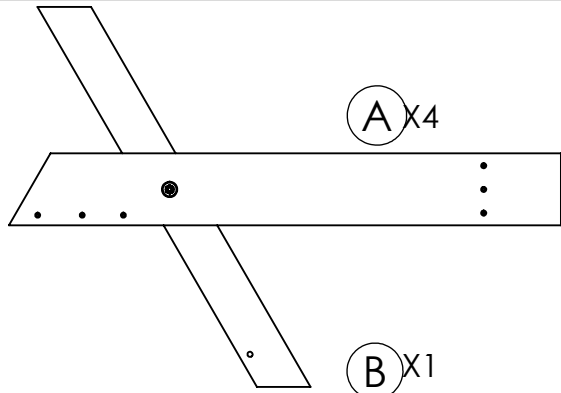

## T50

#2

6" Philips Driver Bit

9/16"(14.2875) SOCKET / WRENCH/PHILLIPS/  
LONG ROBERTSON

BOLTS, HEX NUT, LOCK WASHER, WASHER ARE NOT PROPERLY SCALED

800.490.1283

FAX 519.271.8544

crpproducts.com