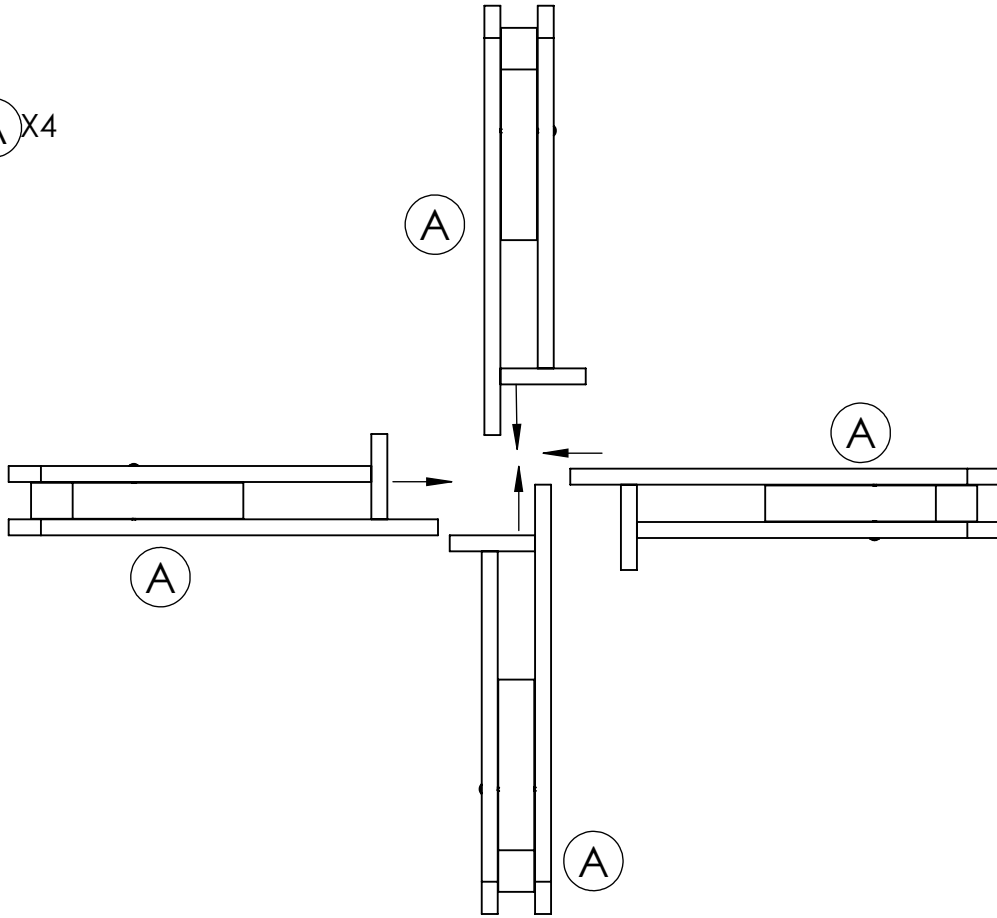

## T50

#2

6" Philips Driver Bit

9/16"(14.2875) SOCKET / WRENCH/PHILLIPS/  
LONG ROBERTSON

BOLTS, HEX NUT, LOCK WASHER, WASHER ARE NOT PROPERLY SCALED

800.490.1283

FAX 519.271.8544

crpproducts.com

1

(A) X4

2

(A) X4

(I) X12

3 (A) X4

4 (I) X12

# 7

ⓐ X24  
ⓑ X4

# 8

Ⓓ X4  
Ⓔ X8  
ⓓ X24

ⓓ X32