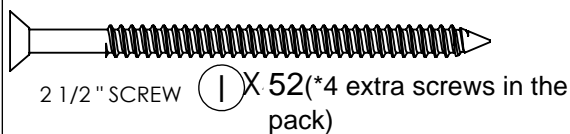

## T50

#2

6" Philips Driver Bit

9/16"(14.2875) SOCKET / WRENCH/PHILLIPS/  
LONG ROBERTSON

BOLTS, HEX NUT, LOCK WASHER, WASHER ARE NOT PROPERLY SCALED

800.490.1283

FAX 519.271.8544

crpproducts.com

1

(A) X4

2

(A) X4

(I) X12

3 (A) X4

4 (I) X12