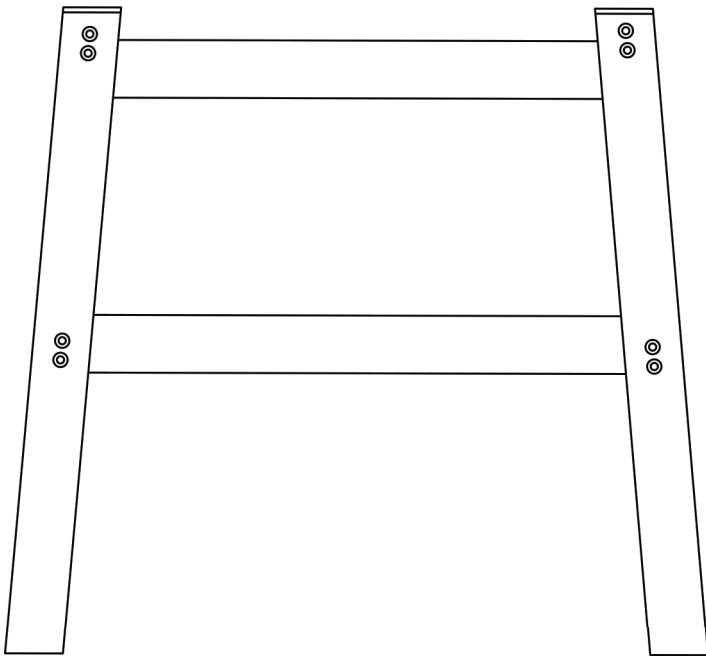

 C.R. PLASTIC  
PRODUCTS

*we create* sustainable outdoor living

TB01

**C.R. PLASTIC PRODUCTS**

TB01

*we create* sustainable outdoor living

(A) x2

(B) x2

(C) x2

#2

2 1/2" SCREW

(D) x16

2" SCREW (! FOR ATTACHING TABLE TOP)

(E) x4

1-866-439-9521

wecare@crplastics.com

www.crpproducts.com

TB01

1

- (A) x1
- (B) x2
- (C) x2
- (D) x8

2

- (A) x1
- (D) x8

TB01