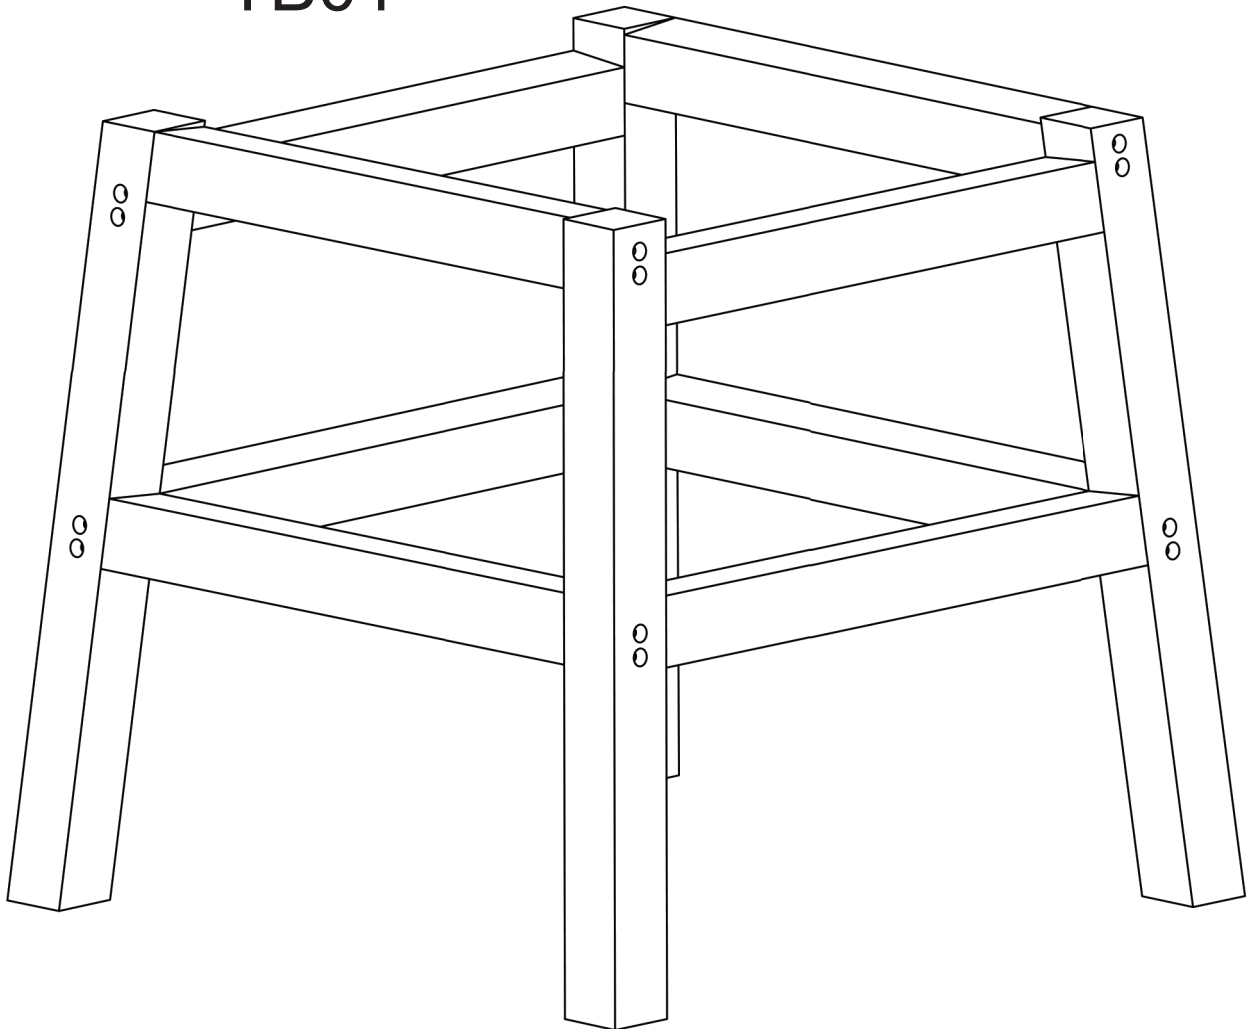

 C.R. PLASTIC  
PRODUCTS

*we create* sustainable outdoor living

TB01

**C.R. PLASTIC PRODUCTS**

TB01

*we create* sustainable outdoor living

(A) x2

(B) x2

(C) x2

#2

2 1/2" SCREW

(D) x16

2" SCREW (! FOR ATTACHING TABLE TOP)

(E) x4

1-866-439-9521

wecare@crplastics.com

www.crpproducts.com

TB01

1

- (A) x1
- (B) x2
- (C) x2
- (D) x8

2

- (A) x1
- (D) x8

TB01