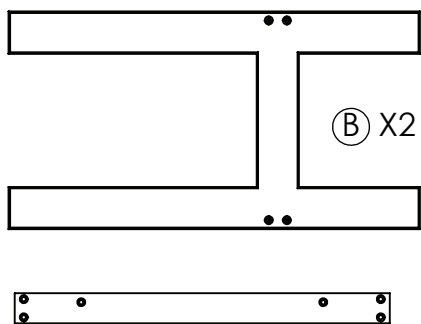

Crystal Harbor COLLECTION.

BY C.R. PLASTIC PRODUCTS

TCH01

Crystal Harbor Collection
Side Table

SCAN FOR **3D** INSTRUCTIONS

POWERED BY **3D** INTELLIGENT INSTRUCTIONS™

(A) X1

(B) X2

(D) X2

(C) X2

(F) X2

(E) X2

1.25" / 31.75 mm

(G) X36

FASTENER TO SCALE 1:1

1-866-439-9521

wecare@crplastics.com

www.crpproducts.com

- 1**
- (B) X2
 - (E) X2
 - (G) X8

x2

- 2**
- (D) X2
 - (G) X8

- 3** (A) X1
 (F) X2
 (G) X4

USE THESE BLOCKS TO LOCATE/CENTER THE FRAME ON THE TABLETOP (*DO NOT SCREW THEM)