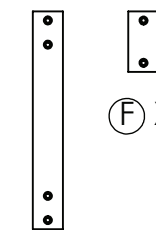

Crystal Harbor COLLECTION.

BY C.R. PLASTIC PRODUCTS

TCH01

Crystal Harbor Collection
Side Table

SCAN FOR **3D** INSTRUCTIONS

POWERED BY **3D** INTELLIGENT INSTRUCTIONS™

(A) X1

(B) X2

(D) X2

(C) X2

(F) X2

(E) X2

1.25" / 31.75 mm

(G) X36

FASTENER TO SCALE 1:1

1-866-439-9521

wecare@crplastics.com

www.crpproducts.com

- 1**
- (B) X2
 - (E) X2
 - (G) X8

x2

- 2**
- (D) X2
 - (G) X8

- 3** (A) X1
 (F) X2
 (G) X4

USE THESE BLOCKS TO LOCATE/CENTER THE FRAME ON THE TABLETOP (*DO NOT SCREW THEM)