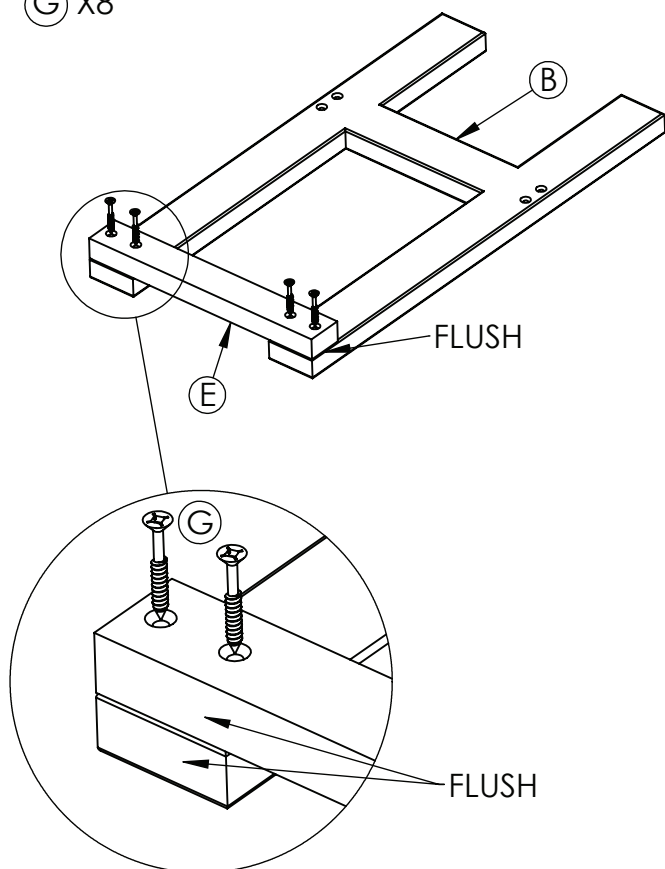

(D) X2

(C) X2

(F) X2

(E) X2

1.25" / 31.75 mm

(G) X36

FASTENER TO SCALE 1:1

1-866-439-9521

wecare@crplastics.com

www.crpproducts.com

- 1**
- (B) X2
 - (E) X2
 - (G) X8

x2

- 2**
- (D) X2
 - (G) X8

- 3** (A) X1
 (F) X2
 (G) X4

USE THESE BLOCKS TO LOCATE/CENTER THE FRAME ON THE TABLETOP (*DO NOT SCREW THEM)