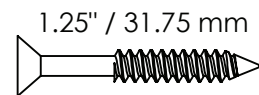

Crystal Harbor
COLLECTION.
BY C.R. PLASTIC PRODUCTS

TCH01

Crystal Harbor Collection
Side Table

(A) X1

(B) X2

(D) X2

(C) X2

(E) X2

(F) X2

(G) X36

FASTENER TO SCALE 1:1

1-866-439-9521

wecare@crplastics.com

www.crpproducts.com

- 1** (B) X2
(E) X2
(G) X8

x2